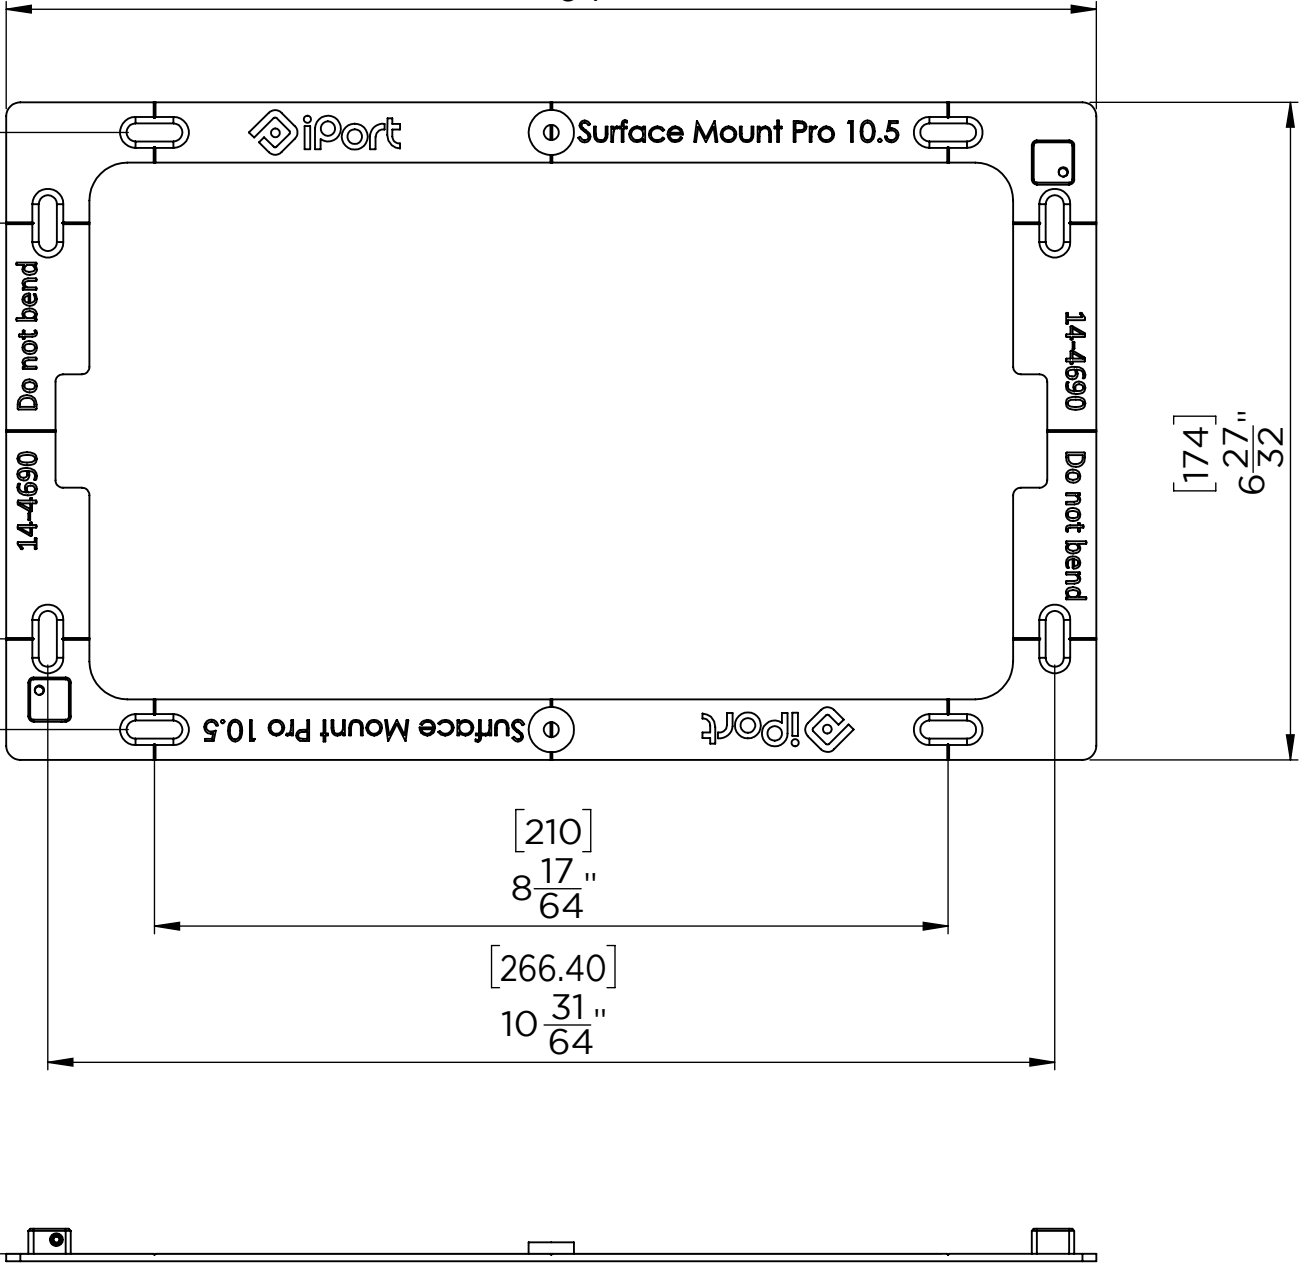

[288.40]
11 ²³/₆₄"

[158]
6 ⁷/₃₂"

[110]
4 ²¹/₆₄"

14-4690 Do not bend

14-4690 Do not bend

[174]
6 ²⁷/₃₂"

[210]
8 ¹⁷/₆₄"

[266.40]
10 ³¹/₆₄"

[2]
⁵/₆₄"

METRIC/INCHES		I PORT BY SONANCE	
DESIGNED IN SAN CLEMENTE, CALIFORNIA BY IPORT		NAME BRACKET SM PRO10.5	
NOTICE OF PROPRIETARY INFORMATION: <small>THE INFORMATION CONTAINED HEREIN IS THE PROPRIETARY PROPERTY OF DANA INNOVATIONS. THE POSSESSOR AGREES TO THE FOLLOWING: 1. TO MAINTAIN THIS DOCUMENT IN CONFIDENCE 2. NOT TO REPRODUCE OR COPY IT 3. NOT TO REVEAL OR PUBLISH IT IN WHOLE OR IN PART 4. ALL RIGHTS RESERVED</small>		SIZE B	SKU 70796 70797 70798
SCALE: 1:2		WEIGHT:	REV A
		SHEET 1 OF 1	