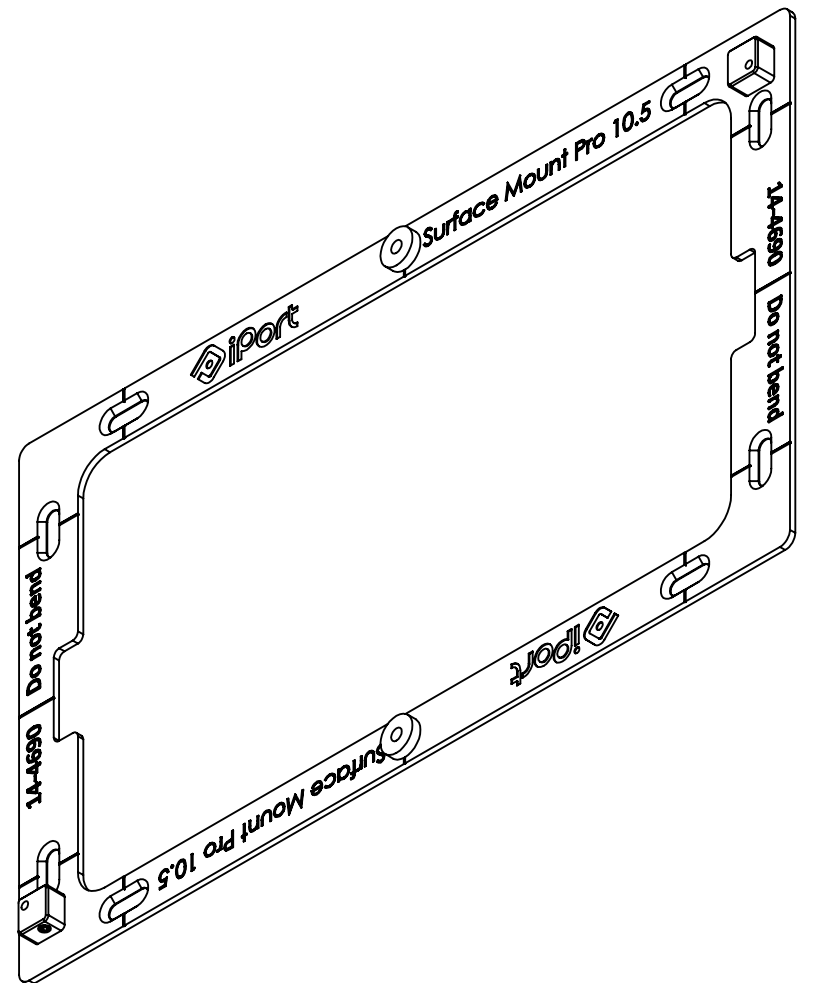

[288.40]
11 ²³/₆₄"

[158]
6 ⁷/₃₂"

[110]
4 ²¹/₆₄"

14-4690 Do not bend

14-4690 Do not bend

[174]
6 ²⁷/₃₂"

[210]
8 ¹⁷/₆₄"

[266.40]
10 ³¹/₆₄"

[2]
⁵/₆₄"

METRIC/INCHES		I PORT BY SONANCE	
DESIGNED IN SAN CLEMENTE, CALIFORNIA BY IPORT		NAME BRACKET SM PRO10.5	
NOTICE OF PROPRIETARY INFORMATION: <small>THE INFORMATION CONTAINED HEREIN IS THE PROPRIETARY PROPERTY OF DANA INNOVATIONS. THE POSSESSOR AGREES TO THE FOLLOWING: 1. TO MAINTAIN THIS DOCUMENT IN CONFIDENCE 2. NOT TO REPRODUCE OR COPY IT 3. NOT TO REVEAL OR PUBLISH IT IN WHOLE OR IN PART 4. ALL RIGHTS RESERVED</small>		SIZE B	SKU 70796 70797 70798
SCALE: 1:2		WEIGHT:	REV A
		SHEET 1 OF 1	