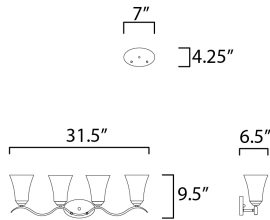

PRODUCT DESCRIPTION

Gently waving arms of Satin Nickel or Oil Rubbed Bronze support tall-profile Frosted glass shades creating a scale normally not found in this category of lighting. The bath vanity may be installed up or down and also includes a Polished Chrome finish.

MEASUREMENTS

DIMENSION : 31.5" W x 9.5" H x 6.5" Ext
 BACK PLATE : 7" W x 4.25" H x 7.5" HCO
 HANGING WEIGHT : 7 lb

LAMPING

INPUT VOLTAGE : 120V
 BULB : 4 x 60W Incandescent E26 Medium , 240W Total
 BULB INCLUDED : (Not Included)
 DIMMABLE : Y
 LIGHTING_DIRECTION : Omni