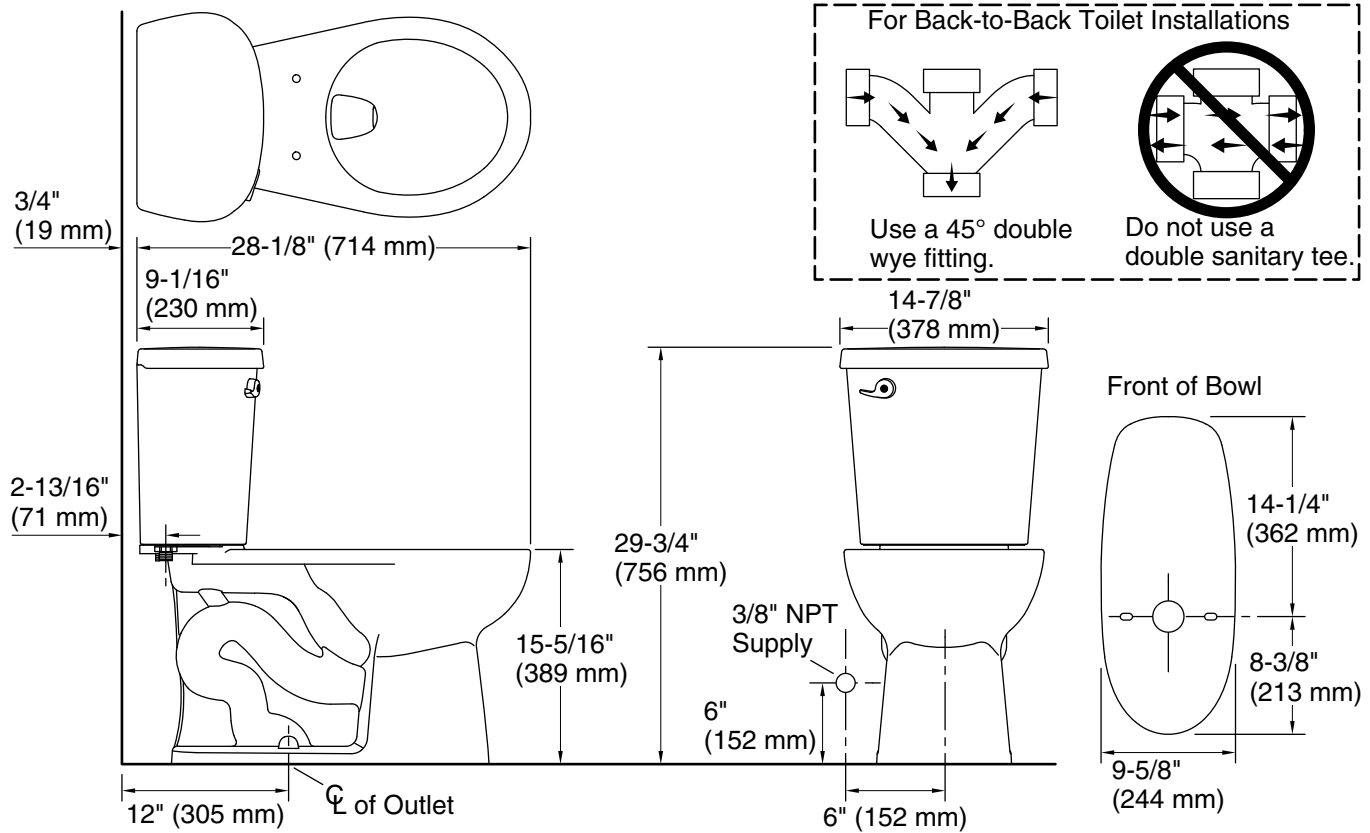

Valton®

Two-piece round-front toilet
402314

Features

- Two-piece design
- Round-front bowl offers an ideal solution for smaller bathrooms and powder rooms
- 1.6 gpf (6.0 lpf)
- Color-matched left-hand white trip lever included
- 2" (51 mm) fully glazed trapway
- Combination consists of toilet bowl and tank
- Pro Force® Plus flushing technology delivers greater flushing power than previous Pro Force® models

Installation

- Standard 12" (305 mm) rough-in
- Three-bolt quick-connect installation
- Seat and supply line sold separately

Recommended Products/Accessories

- K-20111 Brevia™ Quiet-Close™ round-front toilet seat
- K-5420 Low-Profile Bolt Caps
- K-23726 Drain treatment

Technical Information

All product dimensions are nominal.

- Toilet type: Floor-mount
- Waste Outlet: Floor
- Bowl shape: Round-front
- Flush type: ProForce Plus
- Rough-in: 12" (305 mm)

Fixture Supply Requirements

- Min static pressure: 15 psi (103.4 kPa)
- Max static pressure: 80 psi (551.6 kPa)

Notes

- Install this product according to the installation instructions.
- For back-to-back toilet installations: Use only a 45° double wye fitting.