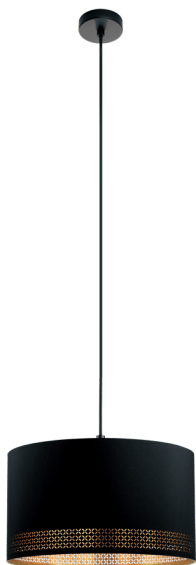

99273A

ESTEPERRA

General Information

Material number	99273A
Type	pendant light
Product segment	Indoor
Theme	fabric-conzept

Dimensions

Article Height (in mm/in)	2123
Article Diameter (in mm/in)	380
Net Weight (in kg)	0.86

Material & Colour

Enclosure Material	steel
Enclosure Colour	black
Glass/Shade Material	fabric
Glass/Shade Color	black, gold

Functionality

Switch Type	without switch
Battery	No

Technical Information

Mains Voltage	120V,60Hz (A)
Operation Voltage	120V
Certificate	ETL/CE
Watt 1	60