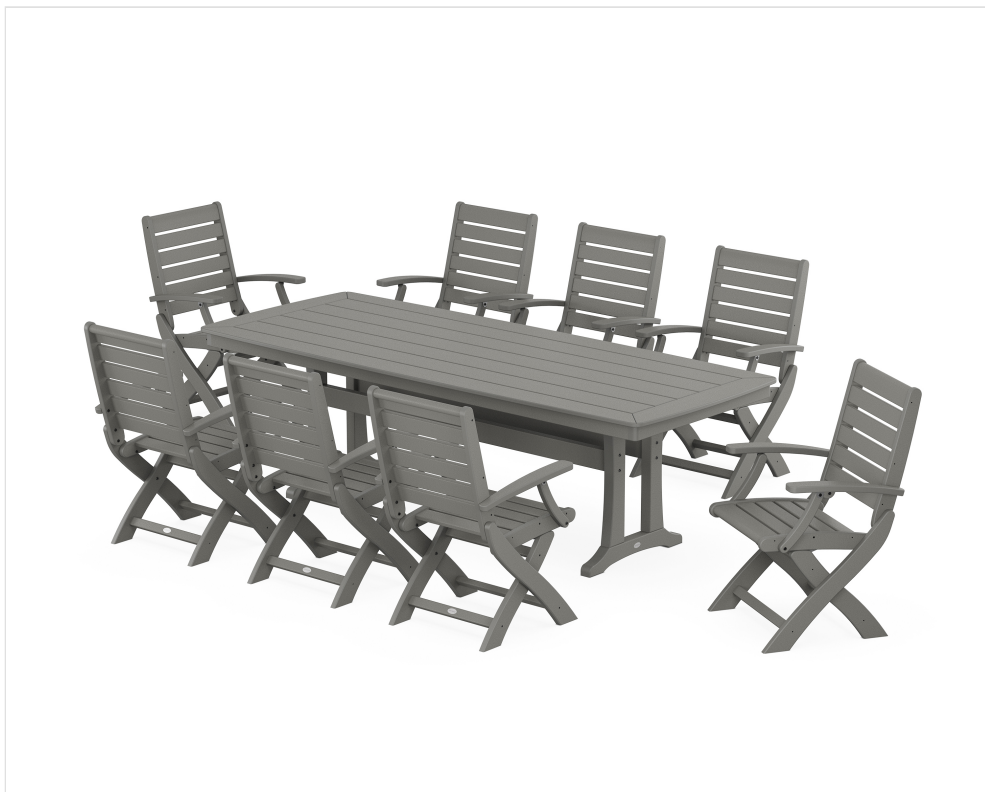

# POLYWOOD®

Sustainable Outdoor Furniture

CLIMATETUFF™  
MATERIALS

COLORSTAY™  
TECHNOLOGY

MADE IN  
THE USA

CONSCIOUSLY  
CRAFTED

## Signature Folding 9-Piece Dining Set with Trestle Legs

BRAND | POLYWOOD®  
COLLECTION | Signature  
SKU | PWS1499-1

### SET WEIGHT + DIMENSIONS

Overall Set Weight	409.25 lbs
Recommended Minimum Space (Based on pictured configuration)	149.0" W x 38.0" H x 91.0" D

### INDIVIDUAL ITEM DIMENSIONS

Qty	NAME	SKU	DIMENSIONS (W x H x D)
8	Signature Folding Chair	1900	24.6" x 37.75" x 25.24"
1	Nautical Trestle 39" x 97" Dining Table	PL84-T2L1	96.88" x 29.0" x 38.79"