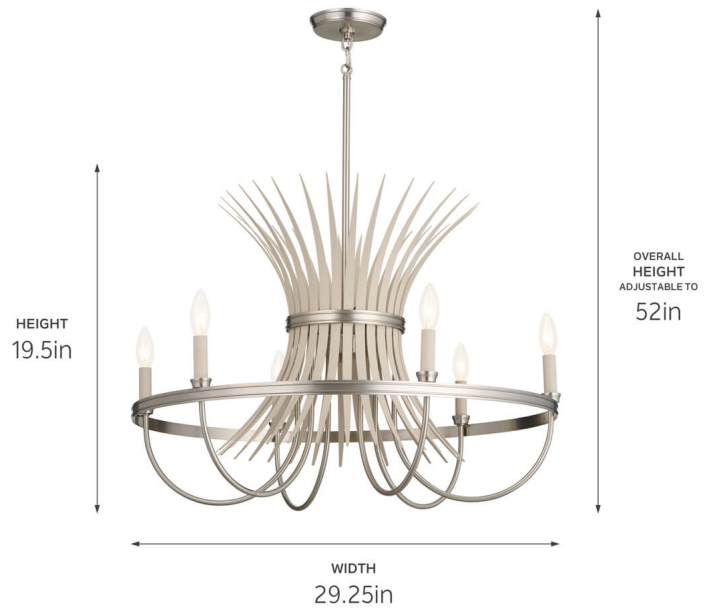

SPECIFICATIONS

Certifications/Qualifications

Prop65	No
Location Rating	Dry kichler.com/warranty

Dimensions

Height	19.5"
Overall Height	52"
Weight	12.25 LBS
Canopy Height	1"
Canopy Width	5.5"
Canopy Depth	5.5"

Electrical

Input Voltage	120 V

Light Source

Light Source	Bulb
Lamp Included	Not Included
# Of Bulbs/LED Modules	6
Max Or Nominal Watt	60 W
Lamp Type	B
Socket Type	E12 (Candelabra)

Mounting/Installation

Interior/Exterior	Interior Product
Mounting Weight	12.25 LBS
Lead Wire Length	132
Wire Connectors	Wire Nuts

FIXTURE ATTRIBUTES

Housing/Glass

Primary Material	Steel
Shade Included	No
Max Stem Tilt	90 °

Product/Ordering Information

SKU	52458NI
Finish	Brushed Nickel
UPC	783927013796

Finishes

- Black
- Brushed Nickel