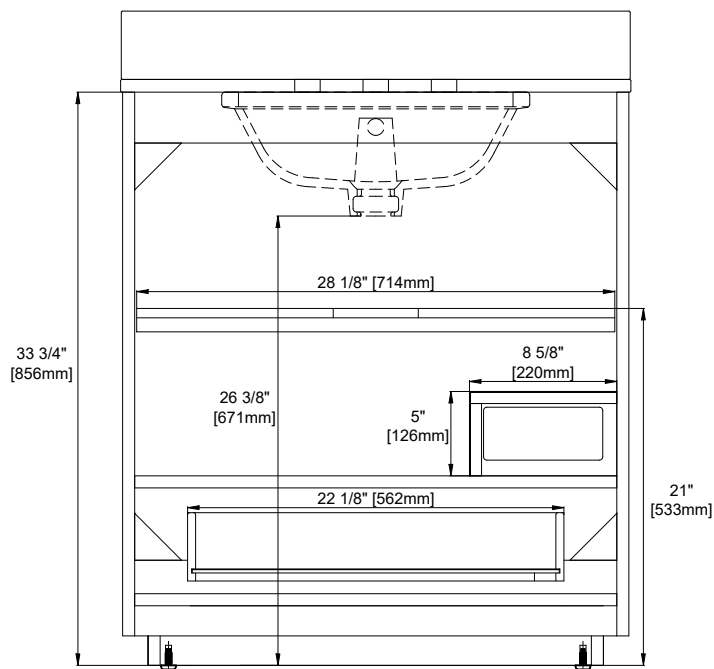

## Features and Materials

Solids: Yellow Poplar  
Veneers:(WMO,WLD) Engineered Oak  
Panels: MDF+ Plywood  
Number of Doors: Two  
Number of Drawers: One  
USB/Power Component: Yes (ETL5011080)  
Cord Length: 6'6"  
European Soft Close Hinges  
Full Extension, Soft Close Glides  
Installation: Floor Standing  
Assembly Required: Attach the top with sink to the cabinet  
Hardware Material and Finish: Zinc Alloy  
(WLD) Champagne Brass, (WMO) Satin Nickel  
Adjustable levelers  
Sink Top Included: Yes  
Sink Top Material :Glossy White Composite  
Number of Basins: One  
Faucet: 8" Widespread, not included  
Basin Overflow: YES, facing front  
Fits Drain Hole Size: 1-3/8"

## Overall Dimensions

Width:30"  
Depth:19"  
Height:38-1/2"

ASME A112.19.2-2018/CSA B45.1-18

SINK MODEL: F2014B  
CUPC FILE NO: 14592

Version: 202505

# 30" SINGLE VANITY

N251-V30-WMO  
N251-V30-WLD

Visit Website for Warranty Information  
venadesignsco.com

All dimensions are nominal