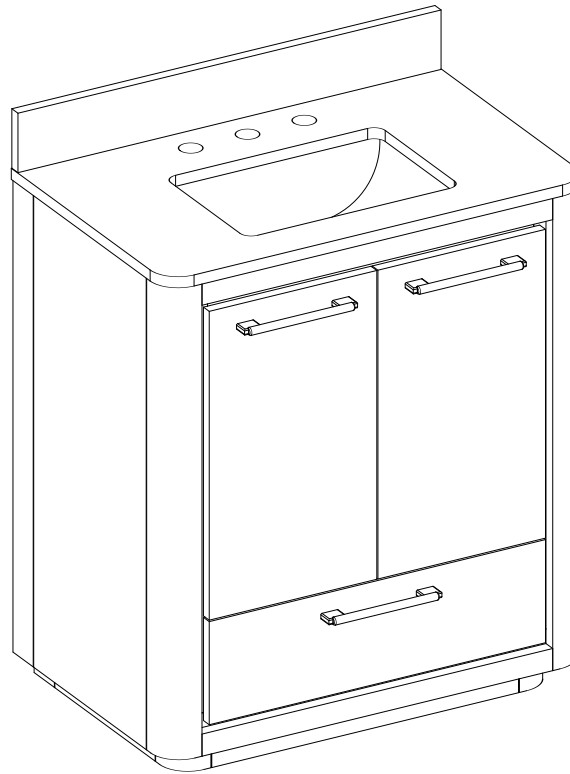

# 30" SINGLE VANITY

N251-V30-WMO  
N251-V30-WLD

Visit Website for Warranty Information  
[venadesignsco.com](http://venadesignsco.com)

## Features and Materials

Solids: Yellow Poplar  
Veneers:(WMO,WLD) Engineered Oak  
Panels: MDF+ Plywood  
Number of Doors: Two  
Number of Drawers: One  
USB/Power Component: Yes (ETL5011080)  
Cord Length: 6'6"  
European Soft Close Hinges  
Full Extension, Soft Close Glides  
Installation: Floor Standing  
Assembly Required: Attach the top with sink to the cabinet  
Hardware Material and Finish: Zinc Alloy  
(WLD) Champagne Brass, (WMO) Satin Nickel  
Adjustable levelers  
Sink Top Included: Yes  
Sink Top Material :Glossy White Composite  
Number of Basins: One  
Faucet: 8" Widespread, not included  
Basin Overflow: YES, facing front  
Fits Drain Hole Size: 1-3/8"

## Overall Dimensions

Width:30"  
Depth:19"  
Height:38-1/2"

ASME A112.19.2-2018/CSA B45.1-18

SINK MODEL: F2014B  
CUPC FILE NO: 14592

Version: 202505