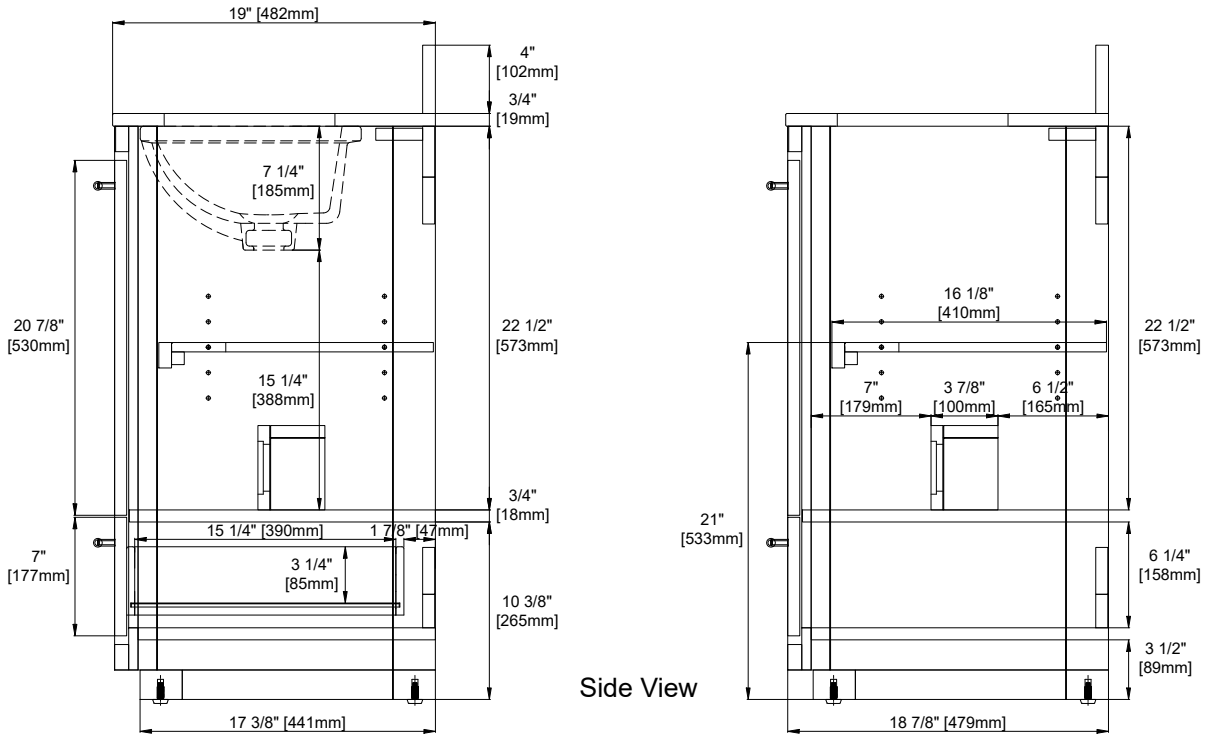

## Features and Materials

Solids: Yellow Poplar  
Veneers:(WMO,WLD) Engineered Oak  
Panels: MDF+ Plywood  
Number of Doors: Two  
Number of Drawers: One  
USB/Power Component: Yes (ETL5011080)  
Cord Length: 6'6"  
European Soft Close Hinges  
Full Extension, Soft Close Glides  
Installation: Floor Standing  
Assembly Required: Attach the top with sink to the cabinet  
Hardware Material and Finish: Zinc Alloy  
(WLD) Champagne Brass, (WMO) Satin Nickel  
Adjustable levelers  
Sink Top Included: Yes  
Sink Top Material :Glossy White Composite  
Number of Basins: One  
Faucet: 8" Widespread, not included  
Basin Overflow: YES, facing front  
Fits Drain Hole Size: 1-3/8"

## Overall Dimensions

Width:30"  
Depth:19"  
Height:38-1/2"

ASME A112.19.2-2018/CSA B45.1-18

SINK MODEL: F2014B  
CUPC FILE NO: 14592

Version: 202505

# 30" SINGLE VANITY

N251-V30-WMO  
N251-V30-WLD

Visit Website for Warranty Information  
venadesignsco.com

All dimensions are nominal