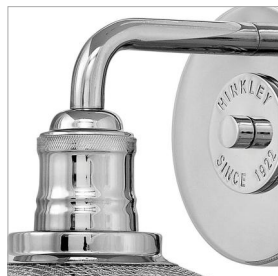

RIGBY

5290PN

SMALL SINGLE LIGHT VANITY

Rigby is inspired by the Americana barn light, reborn as a chic interior retro classic. Features such as cast socket covers, mesh shades, canopy detail and two-tone finish options combine the best in both vintage and industrial design elements.

DETAILS

FINISH:	Polished Nickel
MATERIAL:	Steel
DIMMABLE:	YES - WITH DIMMABLE LAMP (NOT INCLUDED)

DIMENSIONS

WIDTH:	8"
HEIGHT:	6.5"
WEIGHT:	1.4lb
BACK PLATE:	5" Dia.
EXTENSION:	8.8"
TOP TO OUTLET:	2.5"

LIGHT SOURCE

LIGHT SOURCE:	Socketed
WATTAGE:	1-14w Med. LED, 100w Equiv.
VOLTAGE:	120v

SHIPPING

CARTON LENGTH:	11
CARTON WIDTH:	10.5
CARTON HEIGHT:	8
CARTON WEIGHT:	4.8

PRODUCT DETAILS:

- This fixture can be mounted either up or down to best fit your space
- Damp Rated
- Angular lines, a bold finish, simple shape and sturdy details merge for a robust but pared down industrial design