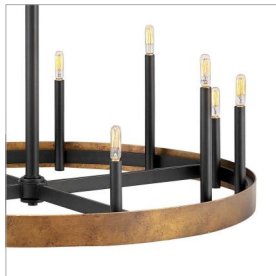

### MEDIUM SINGLE TIER CHANDELIER

Authentic, vintage lighting that feels at home in an industrial setting is right in the wheelhouse for Wells. A wide band of solid weathered brass lays a firm foundation for a striking centerpiece to any space. Tapered candle sleeves reach up at staggered heights to create a true Old World aesthetic.

DETAILS	
FINISH:	Weathered Brass
MATERIAL:	Steel
SLOPE DEGREE:	90
DIMMABLE:	YES - WITH DIMMABLE LAMP (NOT INCLUDED)

DIMENSIONS	
WIDTH:	35.8"
HEIGHT:	30.3"
WEIGHT:	24lb

LIGHT SOURCE	
LIGHT SOURCE:	Socketed
WATTAGE:	12-5w Cand. LED, 60w Equiv.
VOLTAGE:	120v

#### PRODUCT DETAILS:

- Can be hung on a sloped ceiling
- Dry Rated
- Angular lines, a bold finish, simple shape and sturdy details merge for a robust but pared down industrial design