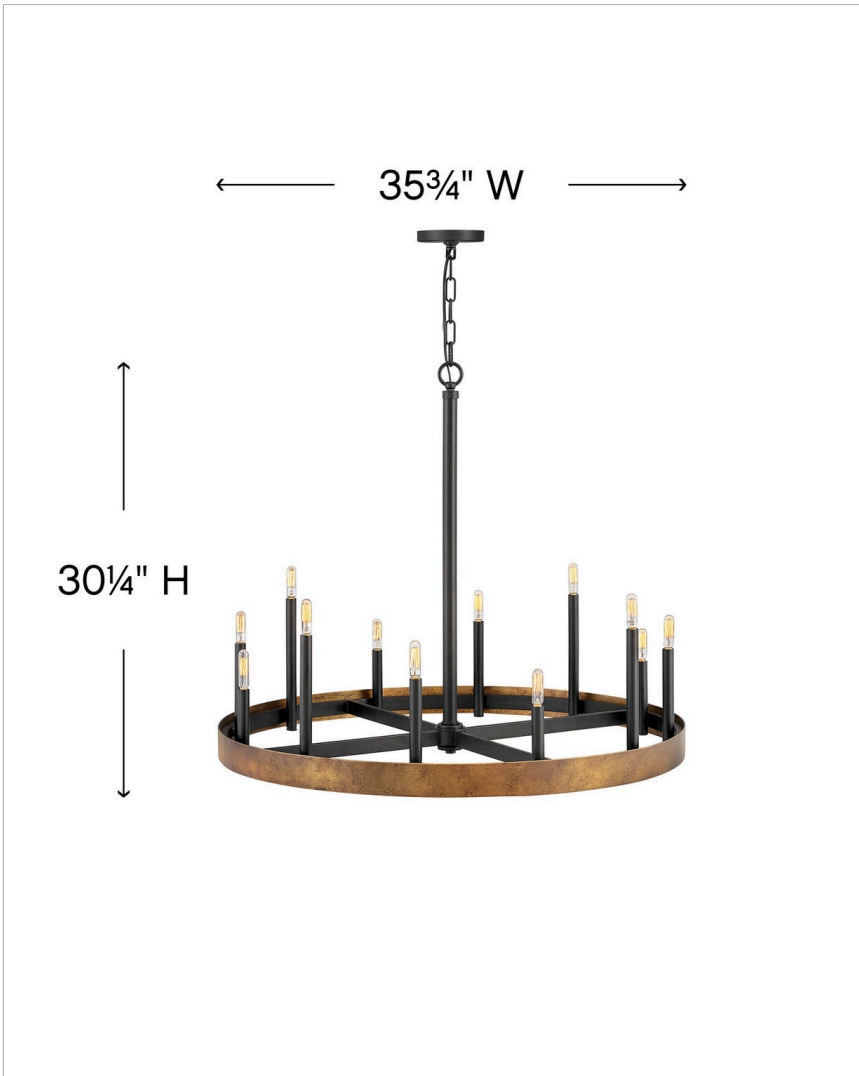

### MEDIUM SINGLE TIER CHANDELIER

Authentic, vintage lighting that feels at home in an industrial setting is right in the wheelhouse for Wells. A wide band of solid weathered brass lays a firm foundation for a striking centerpiece to any space. Tapered candle sleeves reach up at staggered heights to create a true Old World aesthetic.

DETAILS	
FINISH:	Weathered Brass
MATERIAL:	Steel
SLOPE DEGREE:	90
DIMMABLE:	YES - WITH DIMMABLE LAMP (NOT INCLUDED)

DIMENSIONS	
WIDTH:	35.8"
HEIGHT:	30.3"
WEIGHT:	24lb

LIGHT SOURCE	
LIGHT SOURCE:	Socketed
WATTAGE:	12-5w Cand. LED, 60w Equiv.
VOLTAGE:	120v

MOUNTING	
CANOPY:	5.25" Dia.
LEAD WIRE:	1 X 144"

SHIPPING	
CARTON LENGTH:	14.5
CARTON WIDTH:	39
CARTON HEIGHT:	39
CARTON WEIGHT:	36

#### PRODUCT DETAILS:

- Can be hung on a sloped ceiling
- Dry Rated
- Angular lines, a bold finish, simple shape and sturdy details merge for a robust but pared down industrial design