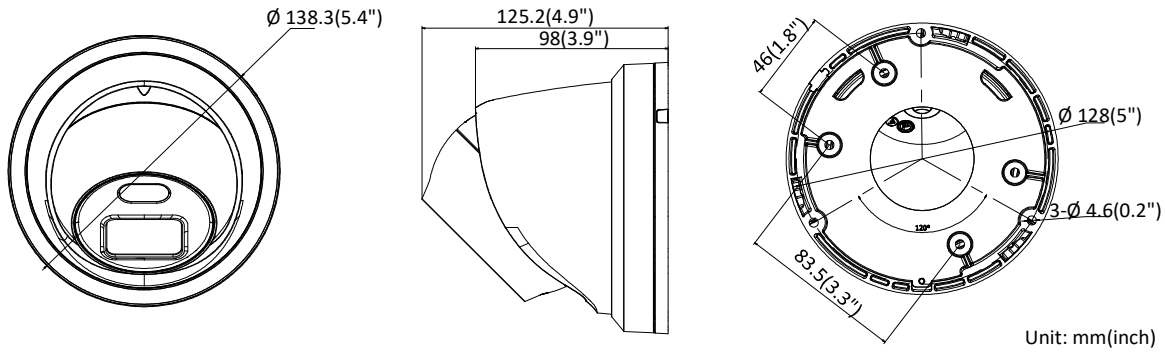

Dimensions

Accessories (Not Included)

PC140 Pendant Cap	CB135 Conduit Box	WML Long Wall Mount with Back Box	CPM Ceiling Pendant Mount	CM Corner Mount	PM Pole Mount