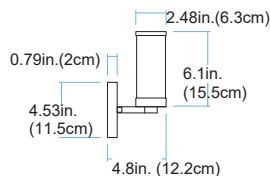

# 71713 Fillmore

Finish	Black
Finish Code	BK
Fixture Dimensions	16.5W x 8.6H x 4.8D
Bulb Type	Candelabra base (E-12)
Number of bulbs	3
Bulbs included	No
Wattage	40
Voltage	120
Location Rating	Damp
Dimmable	Yes
Sloped Ceiling adaptable	Yes
Shade Type	Clear Glass
Illumination Direction	Ambient

TOP VIEW

LENGTH:16.54in. (42cm)  
HEIGHT:8.66in. (22cm)  
DEPTH:4.8in. (12.2cm)

FRONT VIEW

SIDE VIEW