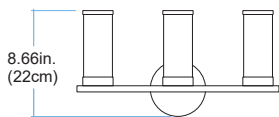

# 71713 Fillmore

Finish	Black
Finish Code	BK
Fixture Dimensions	16.5W x 8.6H x 4.8D
Bulb Type	Candelabra base (E-12)
Number of bulbs	3
Bulbs included	No
Wattage	40
Voltage	120
Location Rating	Damp
Dimmable	Yes
Sloped Ceiling adaptable	Yes
Shade Type	Clear Glass
Illumination Direction	Ambient

TOP VIEW

LENGTH:16.54in. (42cm)  
HEIGHT:8.66in. (22cm)  
DEPTH:4.8in. (12.2cm)

FRONT VIEW

SIDE VIEW