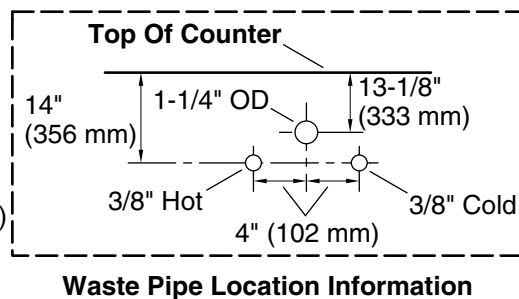

Features

- One full-extension 12-3/4" (325 mm) drawer with soft-close side-mount slides
- Three-way adjustable slow-close door hinges for easy cabinet access
- 18" (457 mm) cabinet interior provides ample storage space
- Finish-matched cabinet interior offers generous clearance for plumbing
- Pure White (PWH) quartz vanity top adds beauty and long-lasting durability
- Customize your storage with optional accessories such as floor liners, drawer organizers, and perfectly sized containers (sold separately)
- Brushed Nickel hardware included on the White and Slate Grey vanities
- Coordinates with Pure White (PWH) quartz side splash (sold separately)

1WX

Slate Grey

Technical Information

All product dimensions are nominal.

Lighting included: No

Notes

Install this product according to the installation instructions.