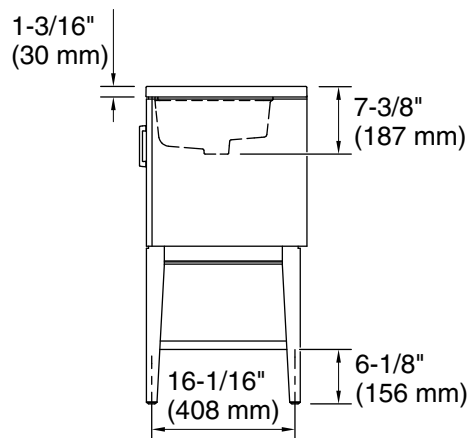

Features

- One full-extension 12-3/4" (325 mm) drawer with soft-close side-mount slides
- Three-way adjustable slow-close door hinges for easy cabinet access
- 18" (457 mm) cabinet interior provides ample storage space
- Finish-matched cabinet interior offers generous clearance for plumbing
- Pure White (PWH) quartz vanity top adds beauty and long-lasting durability
- Customize your storage with optional accessories such as floor liners, drawer organizers, and perfectly sized containers (sold separately)
- Brushed Nickel hardware included on the White and Slate Grey vanities
- Coordinates with Pure White (PWH) quartz side splash (sold separately)

1WX

Slate Grey

Technical Information

All product dimensions are nominal.

Lighting included: No

Notes

Install this product according to the installation instructions.