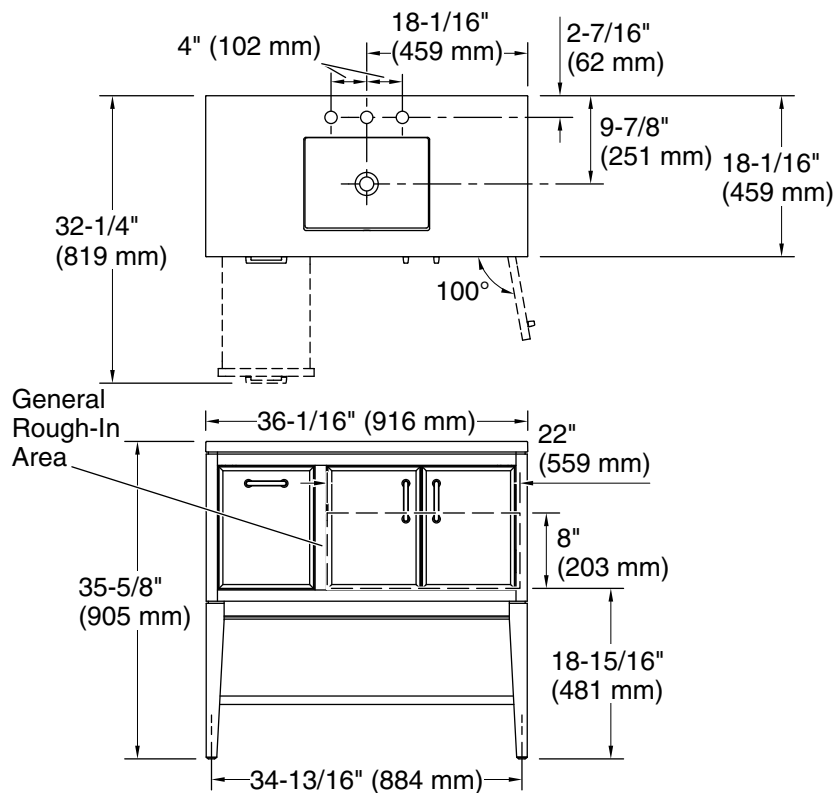

Features

- One full-extension 12-3/4" (325 mm) drawer with soft-close side-mount slides
- Three-way adjustable slow-close door hinges for easy cabinet access
- 18" (457 mm) cabinet interior provides ample storage space
- Finish-matched cabinet interior offers generous clearance for plumbing
- Pure White (PWH) quartz vanity top adds beauty and long-lasting durability
- Customize your storage with optional accessories such as floor liners, drawer organizers, and perfectly sized containers (sold separately)
- Brushed Nickel hardware included on the White and Slate Grey vanities
- Coordinates with Pure White (PWH) quartz side splash (sold separately)

1WX

Slate Grey

Technical Information

All product dimensions are nominal.

Lighting included: No

Notes

Install this product according to the installation instructions.