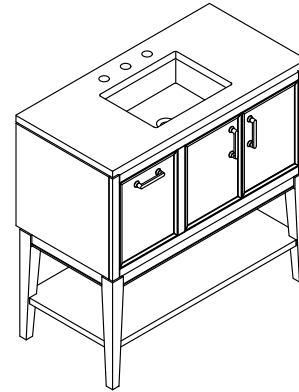

Features

- One full-extension 12-3/4" (325 mm) drawer with soft-close side-mount slides
- Three-way adjustable slow-close door hinges for easy cabinet access
- 18" (457 mm) cabinet interior provides ample storage space
- Finish-matched cabinet interior offers generous clearance for plumbing
- Pure White (PWH) quartz vanity top adds beauty and long-lasting durability
- Customize your storage with optional accessories such as floor liners, drawer organizers, and perfectly sized containers (sold separately)
- Brushed Nickel hardware included on the White and Slate Grey vanities
- Coordinates with Pure White (PWH) quartz side splash (sold separately)

Material

- Solid wood and moisture-resistant MDF
- Painted exterior
- Vitreous china sink

Installation

- Can be installed with legs or wall-hung
- Easy installation – no special tools required
- Separate vanity top makes for simplified installation

Required Products/Accessories

K-33584 4" cabinet pull

Recommended Products/Accessories

K-25816 4" x 36" quartz backsplash

K-25819 4" x 17-1/4" quartz side splash

Codes/Standards

ASME A112.19.2/CSA B45.1
EPA TSCA Title VI/CARB P2