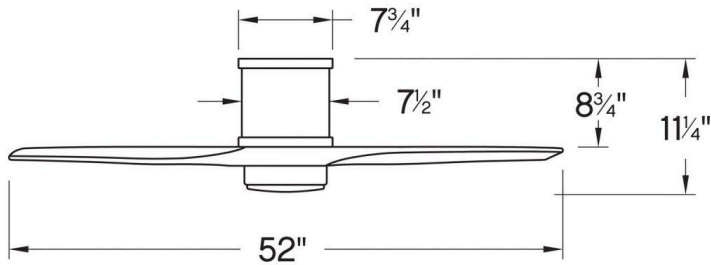

# HOVER FLUSH

**900852FMB-LWD**

HOVER FLUSH 52" LED SMART FAN

DETAILS	
FAN FINISH:	Matte Black
GLASS:	Etched Opal
BLADE COUNT:	3

DIMENSIONS	
WIDTH:	52"
HEIGHT:	10.5"

LIGHT SOURCE	
LED NAME:	EL16W2835
VOLTAGE:	120v
LUMENS:	1320
CRI:	90

MOUNTING	
CANOPY:	7.75" Dia.
LEAD WIRE:	1 X 12"

SHIPPING	
CARTON LENGTH:	31.5
CARTON WIDTH:	17
CARTON HEIGHT:	11

Clean and sleek, Hover Flush is a stunning modern upgrade for any project. Available in a variety of finish and blade combinations, Hover Flush comes equipped with integrated warm-dim LED lighting and DC motor technology to deliver excellent energy efficiency. Hover Flush is so versatile; it can be used for both indoor and outdoor spaces.