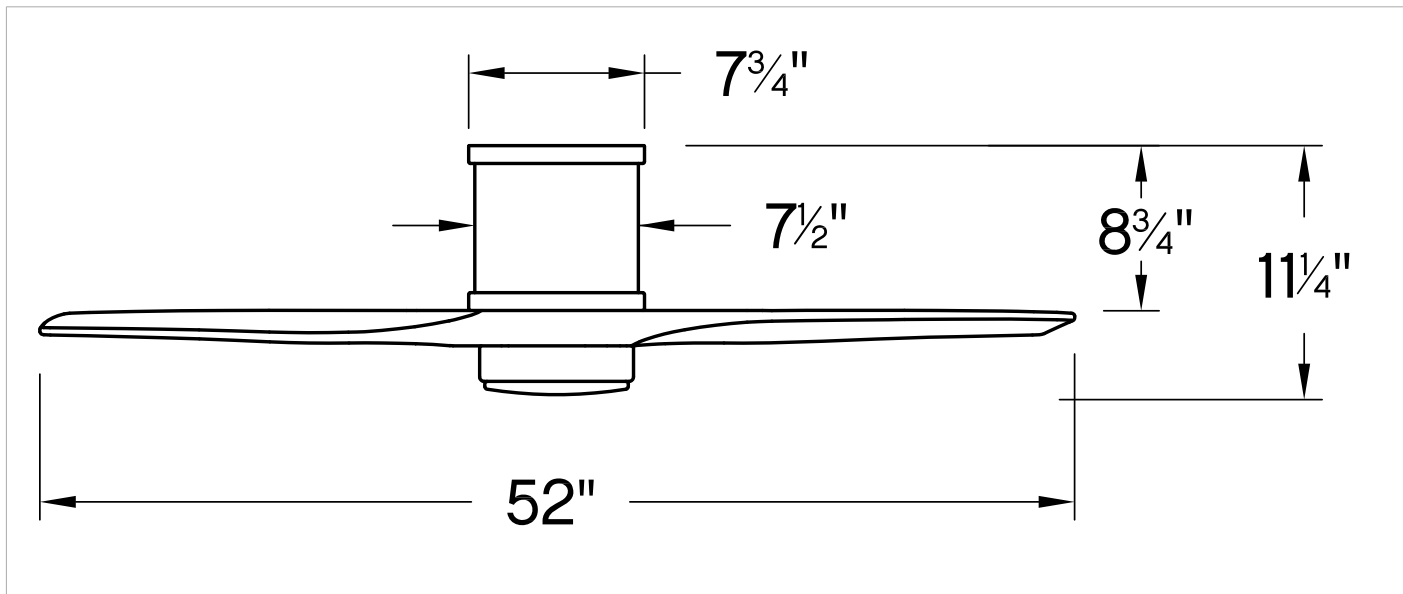

HOVER FLUSH 52" LED SMART FAN

900852FMB-LWD

PERFORMANCE SPECIFICATIONS	STANDARD	
	HIGH SPEED	AVERAGE SPEED
Airflow	4957	3174
EnergyUse	20.5	13.1
EnergyCost	6	4
Efficiency	242	243
AMPS	0.31	0.18
RPMS	170	108