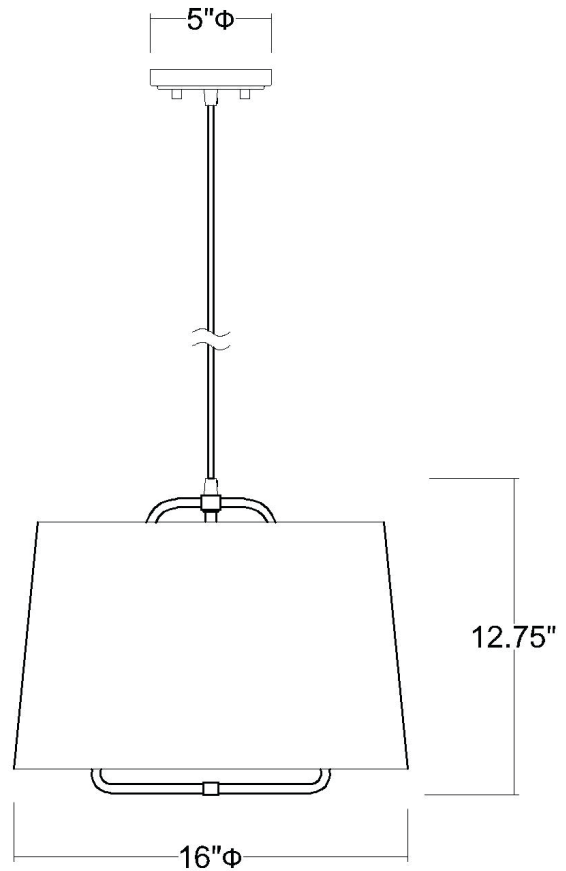

# TP30030BK

## LAMIA 1-LIGHT MINI PENDANT

<b>Description:</b>	Lamia 1-Light Mini Pendant
<b>Finish:</b>	Matte black
<b>Dimensions:</b>	16" Dia. x 12-3/4" H
<b>Bulbs:</b>	1-100W Med.
<b>Installed Weight:</b>	2.8 lbs.
<b>Certification:</b>	cUL / dry location

<b>Material:</b>	Steel and fabric
<b>Shades:</b>	Black linen hard-back
<b>Glass:</b>	NA
<b>Canopy Dimensions:</b>	5" Dia.
<b>Chain/Wire:</b>	12' Wire
<b>Additional Finishes:</b>	Gold