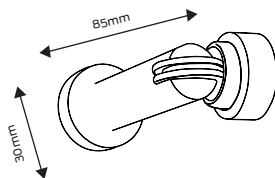

Mounting Floor or wall

Material Brass, zinc die cast, aluminium

Wall mounted

Round post, 75mm projection

Finish: Satin stainless steel

Round post, 80mm projection

Finish: Satin stainless steel

Round post, 110mm projection

Finishes: Satin pearl, satin nickel plate

Square post, 85mm projection

Finishes: Black, satin pearl, satin nickel plate, satin stainless steel

Round post, magnetic, 85mm projection

Finishes: Black, satin nickel plate

Round post, latch back, 75mm projection

Finishes: Black, satin chrome plate

Round post, 77mm projection

Finishes: Black, satin chrome plate, satin pearl, satin nickel plate, satin stainless steel

Round post, 85mm projection

Finishes: Aged brushed copper, black, satin pearl, satin nickel plate

Square post, 76mm projection

Finish: Satin stainless steel

Round post, magnetic, 85mm projection

Finish: Satin nickel plate

Round post, hold open, 75mm projection