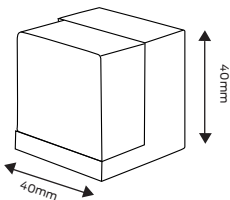

Finish: Satin pearl

Square post, latch back, 75mm projection

Finishes: Black, satin chrome plate

Floor mounted

Round, 38mm height, 50mm diameter

Finishes: Satin Pearl

Round, 40mm height, 45mm diameter

Finishes: Aged brushed copper, black, satin stainless steel

Round, 60mm height, 45mm diameter

Finishes: Satin stainless steel

Round, 40mm height, 35mm diameter

Finish: Satin nickel plate

Dome, 45mm diameter

Finishes: Black, satin chrome plate, satin pearl

Square, 40mm height, 40mm width

Finish: Satin stainless steel

Square, 40mm height, 40mm width

Finishes: Satin nickel plate

Round, magnetic, 40mm height

Finish: Satin nickel plate

Round, magnetic, hold open, 75mm height, 50mm diameter

Finish: Satin chrome plate, satin nickel plate