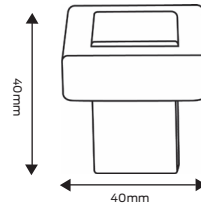

Finishes: Aged brushed copper, black, satin pearl, satin nickel plate

Square post, 76mm projection

Finish: Satin stainless steel

Round post, magnetic, 85mm projection

Finish: Satin nickel plate

Round post, hold open, 75mm projection

Finish: Satin pearl

Square post, latch back, 75mm projection

Finishes: Black, satin chrome plate

Floor mounted

Round, 38mm height, 50mm diameter

Finishes: Satin Pearl

Round, 40mm height, 45mm diameter

Finishes: Aged brushed copper, black, satin stainless steel

Round, 60mm height, 45mm diameter

Finishes: Satin stainless steel

Round, 40mm height, 35mm diameter

Finish: Satin nickel plate

Dome, 45mm diameter

Finishes: Black, satin chrome plate, satin pearl

Square, 40mm height, 40mm width

Finish: Satin stainless steel

Square, 40mm height, 40mm width

Finishes: Satin nickel plate

Round, magnetic, 40mm height

Finish: Satin nickel plate

Round, magnetic, hold open, 75mm height, 50mm diameter

Finish: Satin chrome plate, satin nickel plate