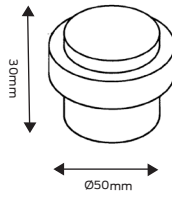

Finishes: Aged brushed copper, black, satin pearl, satin nickel plate

Square post, 76mm projection

Finish: Satin stainless steel

Round post, magnetic, 85mm projection

Finish: Satin nickel plate

Round post, hold open, 75mm projection

Finish: Satin pearl

Square post, latch back, 75mm projection

Finishes: Black, satin chrome plate

Floor mounted

Round, 38mm height, 50mm diameter

Finishes: Satin Pearl

Round, 40mm height, 45mm diameter

Finishes: Aged brushed copper, black, satin stainless steel

Round, 60mm height, 45mm diameter

Finishes: Satin stainless steel

Round, 40mm height, 35mm diameter

Finish: Satin nickel plate

Dome, 45mm diameter

Finishes: Black, satin chrome plate, satin pearl

Square, 40mm height, 40mm width

Finish: Satin stainless steel

Square, 40mm height, 40mm width

Finishes: Satin nickel plate

Round, magnetic, 40mm height

Finish: Satin nickel plate

Round, magnetic, hold open, 75mm height, 50mm diameter

Finish: Satin chrome plate, satin nickel plate