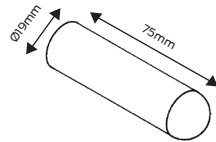

Wall mounted

Round post, 75mm projection

Finish: Satin stainless steel