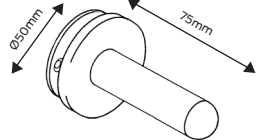

Mounting Floor or wall

Material Brass, zinc die cast, aluminium

Wall mounted

Round post, 75mm projection

Finish: Satin stainless steel

Round post, 80mm projection

Finish: Satin stainless steel

Round post, 110mm projection

Finishes: Satin pearl, satin nickel plate

Square post, 85mm projection

Finishes: Black, satin pearl, satin nickel plate, satin stainless steel

Round post, magnetic, 85mm projection

Finishes: Black, satin nickel plate

Round post, latch back, 75mm projection

Finishes: Black, satin chrome plate

Round post, 77mm projection

Finishes: Black, satin chrome plate, satin pearl, satin nickel plate, satin stainless steel

Round post, 85mm projection

Round, 60mm height, 45mm diameter

Finishes: Satin stainless steel

Round, 40mm height, 35mm diameter

Finish: Satin nickel plate

Dome, 45mm diameter

Finishes: Black, satin chrome plate, satin pearl

Square, 40mm height, 40mm width