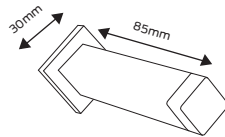

Mounting Floor or wall

Material Brass, zinc die cast, aluminium

Wall mounted

Round post, 75mm projection

Finish: Satin stainless steel

Round post, 80mm projection

Finish: Satin stainless steel

Round post, 110mm projection

Finishes: Satin pearl, satin nickel plate

Square post, 85mm projection

Finishes: Black, satin pearl, satin nickel plate, satin stainless steel

Round post, magnetic, 85mm projection

Finishes: Black, satin nickel plate

Round, 60mm height, 45mm diameter

Finishes: Satin stainless steel

Round, 40mm height, 35mm diameter

Finish: Satin nickel plate

Dome, 45mm diameter

Finishes: Black, satin chrome plate, satin pearl

Square, 40mm height, 40mm width