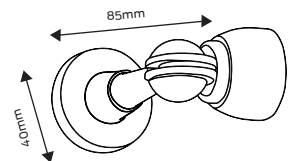

Round post, latch back, 75mm projection

Finishes: Black, satin chrome plate

Round post, 77mm projection

Finishes: Black, satin chrome plate, satin pearl, satin nickel plate, satin stainless steel

Round post, 85mm projection

Finishes: Aged brushed copper, black, satin pearl, satin nickel plate

Square post, 76mm projection

Finish: Satin stainless steel

Round post, magnetic, 85mm projection

Finish: Satin nickel plate

Round post, hold open, 75mm projection

Finish: Satin pearl

Square post, latch back, 75mm projection

Finishes: Black, satin chrome plate

Floor mounted

Round, 38mm height, 50mm diameter

Finishes: Satin Pearl

Round, 40mm height, 45mm diameter

Finishes: Aged brushed copper, black, satin stainless steel

Round, 60mm height, 45mm diameter

Finishes: Satin stainless steel

Round, 40mm height, 35mm diameter

Finish: Satin nickel plate

Dome, 45mm diameter

Finishes: Black, satin chrome plate, satin pearl

Square, 40mm height, 40mm width