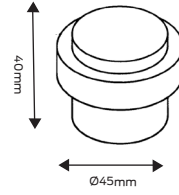

Finishes: Aged brushed copper, black, satin pearl, satin nickel plate

Square post, 76mm projection

Finish: Satin stainless steel

Round post, magnetic, 85mm projection

Finish: Satin nickel plate

Round post, hold open, 75mm projection

Finish: Satin pearl

Square post, latch back, 75mm projection

Finishes: Black, satin chrome plate

Floor mounted

Round, 38mm height, 50mm diameter

Finishes: Satin Pearl

Round, 40mm height, 45mm diameter

Finishes: Aged brushed copper, black, satin stainless steel

Round, 60mm height, 45mm diameter

Finishes: Satin stainless steel

Round, 40mm height, 35mm diameter

Finish: Satin nickel plate

Dome, 45mm diameter

Finishes: Black, satin chrome plate, satin pearl

Square, 40mm height, 40mm width

Finish: Satin stainless steel

Square, 40mm height, 40mm width

Finishes: Satin nickel plate

Round, magnetic, 40mm height

Finish: Satin nickel plate

Round, magnetic, hold open, 75mm height, 50mm diameter

Finish: Satin chrome plate, satin nickel plate