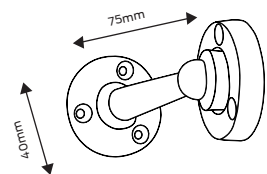

Round post, latch back, 75mm projection

Finishes: Black, satin chrome plate

Round post, 77mm projection

Finishes: Black, satin chrome plate, satin pearl, satin nickel plate, satin stainless steel

Round post, 85mm projection

Finishes: Aged brushed copper, black, satin pearl, satin nickel plate

Square post, 76mm projection

Finish: Satin stainless steel

Round post, magnetic, 85mm projection

Finish: Satin nickel plate

Round post, hold open, 75mm projection

Finish: Satin pearl

Square post, latch back, 75mm projection

Finishes: Black, satin chrome plate

Floor mounted

Round, 38mm height, 50mm diameter

Finishes: Satin Pearl

Round, 40mm height, 45mm diameter

Finishes: Aged brushed copper, black, satin stainless steel

Round, 60mm height, 45mm diameter

Finishes: Satin stainless steel

Round, 40mm height, 35mm diameter

Finish: Satin nickel plate

Dome, 45mm diameter

Finishes: Black, satin chrome plate, satin pearl

Square, 40mm height, 40mm width