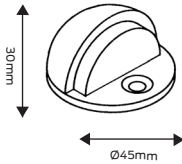

Finishes: Aged brushed copper, black, satin pearl, satin nickel plate

Square post, 76mm projection

Finish: Satin stainless steel

Round post, magnetic, 85mm projection

Finish: Satin nickel plate

Round post, hold open, 75mm projection

Finish: Satin pearl

Square post, latch back, 75mm projection

Finishes: Black, satin chrome plate

Floor mounted

Round, 38mm height, 50mm diameter

Finishes: Satin Pearl

Round, 40mm height, 45mm diameter

Finishes: Aged brushed copper, black, satin stainless steel

Round, 60mm height, 45mm diameter

Finishes: Satin stainless steel

Round, 40mm height, 35mm diameter

Finish: Satin nickel plate

Dome, 45mm diameter

Finishes: Black, satin chrome plate, satin pearl

Square, 40mm height, 40mm width

Finish: Satin stainless steel

Square, 40mm height, 40mm width

Finishes: Satin nickel plate

Round, magnetic, 40mm height

Finish: Satin nickel plate

Round, magnetic, hold open, 75mm height, 50mm diameter

Finish: Satin chrome plate, satin nickel plate