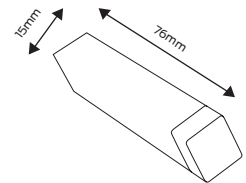

Finishes: Satin pearl, satin nickel plate

Square post, 85mm projection

Finishes: Black, satin pearl, satin nickel plate, satin stainless steel

Round post, magnetic, 85mm projection

Finishes: Black, satin nickel plate

Round post, latch back, 75mm projection

Finishes: Black, satin chrome plate

Round post, 77mm projection

Finishes: Black, satin chrome plate, satin pearl, satin nickel plate, satin stainless steel

Round post, 85mm projection

Finishes: Aged brushed copper, black, satin pearl, satin nickel plate

Square post, 76mm projection

Finish: Satin stainless steel

Round post, magnetic, 85mm projection

Finish: Satin nickel plate

Round post, hold open, 75mm projection

Round, 60mm height, 45mm diameter

Finishes: Satin stainless steel

Round, 40mm height, 35mm diameter

Finish: Satin nickel plate

Dome, 45mm diameter

Finishes: Black, satin chrome plate, satin pearl

Square, 40mm height, 40mm width