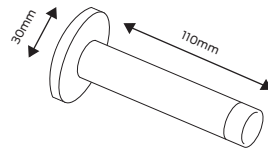

Mounting Floor or wall

Material Brass, zinc die cast, aluminium

Wall mounted

Round post, 75mm projection

Finish: Satin stainless steel

Round post, 80mm projection

Finish: Satin stainless steel

Round post, 110mm projection

Finishes: Satin pearl, satin nickel plate

Square post, 85mm projection

Finishes: Black, satin pearl, satin nickel plate, satin stainless steel

Round post, magnetic, 85mm projection

Finishes: Black, satin nickel plate

Round, 60mm height, 45mm diameter

Finishes: Satin stainless steel

Round, 40mm height, 35mm diameter

Finish: Satin nickel plate

Dome, 45mm diameter

Finishes: Black, satin chrome plate, satin pearl

Square, 40mm height, 40mm width