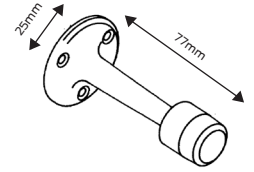

Finishes: Satin pearl, satin nickel plate

Square post, 85mm projection

Finishes: Black, satin pearl, satin nickel plate, satin stainless steel

Round post, magnetic, 85mm projection

Finishes: Black, satin nickel plate

Round post, latch back, 75mm projection

Finishes: Black, satin chrome plate

Round post, 77mm projection

Finishes: Black, satin chrome plate, satin pearl, satin nickel plate, satin stainless steel

Round post, 85mm projection

Finishes: Aged brushed copper, black, satin pearl, satin nickel plate

Square post, 76mm projection

Finish: Satin stainless steel

Round post, magnetic, 85mm projection

Finish: Satin nickel plate

Round post, hold open, 75mm projection

Round, 60mm height, 45mm diameter

Finishes: Satin stainless steel

Round, 40mm height, 35mm diameter

Finish: Satin nickel plate

Dome, 45mm diameter

Finishes: Black, satin chrome plate, satin pearl

Square, 40mm height, 40mm width