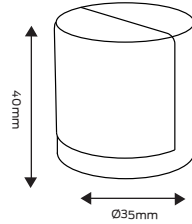

Finishes: Aged brushed copper, black, satin pearl, satin nickel plate

Square post, 76mm projection

Finish: Satin stainless steel

Round post, magnetic, 85mm projection

Finish: Satin nickel plate

Round post, hold open, 75mm projection

Finish: Satin pearl

Square post, latch back, 75mm projection

Finishes: Black, satin chrome plate

Floor mounted

Round, 38mm height, 50mm diameter

Finishes: Satin Pearl

Round, 40mm height, 45mm diameter

Finishes: Aged brushed copper, black, satin stainless steel

Round, 60mm height, 45mm diameter

Finishes: Satin stainless steel

Round, 40mm height, 35mm diameter

Finish: Satin nickel plate

Dome, 45mm diameter

Finishes: Black, satin chrome plate, satin pearl

Square, 40mm height, 40mm width

Finish: Satin stainless steel

Square, 40mm height, 40mm width

Finishes: Satin nickel plate

Round, magnetic, 40mm height

Finish: Satin nickel plate

Round, magnetic, hold open, 75mm height, 50mm diameter

Finish: Satin chrome plate, satin nickel plate