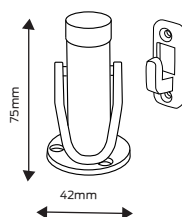

Finishes: Satin pearl, satin nickel plate

Square post, 85mm projection

Finishes: Black, satin pearl, satin nickel plate, satin stainless steel

Round post, magnetic, 85mm projection

Finishes: Black, satin nickel plate

Round post, latch back, 75mm projection

Finishes: Black, satin chrome plate

Round post, 77mm projection

Finishes: Black, satin chrome plate, satin pearl, satin nickel plate, satin stainless steel

Round post, 85mm projection

Finishes: Aged brushed copper, black, satin pearl, satin nickel plate

Square post, 76mm projection

Finish: Satin stainless steel

Round post, magnetic, 85mm projection

Finish: Satin nickel plate

Round post, hold open, 75mm projection

Round, 60mm height, 45mm diameter

Finishes: Satin stainless steel

Round, 40mm height, 35mm diameter

Finish: Satin nickel plate

Dome, 45mm diameter

Finishes: Black, satin chrome plate, satin pearl

Square, 40mm height, 40mm width