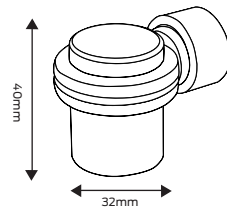

Finishes: Aged brushed copper, black, satin pearl, satin nickel plate

Square post, 76mm projection

Finish: Satin stainless steel

Round post, magnetic, 85mm projection

Finish: Satin nickel plate

Round post, hold open, 75mm projection

Finish: Satin pearl

Square post, latch back, 75mm projection

Finishes: Black, satin chrome plate

Floor mounted

Round, 38mm height, 50mm diameter

Finishes: Satin Pearl

Round, 40mm height, 45mm diameter

Finishes: Aged brushed copper, black, satin stainless steel

Round, 60mm height, 45mm diameter

Finishes: Satin stainless steel

Round, 40mm height, 35mm diameter

Finish: Satin nickel plate

Dome, 45mm diameter

Finishes: Black, satin chrome plate, satin pearl

Square, 40mm height, 40mm width

Finish: Satin stainless steel

Square, 40mm height, 40mm width

Finishes: Satin nickel plate

Round, magnetic, 40mm height

Finish: Satin nickel plate

Round, magnetic, hold open, 75mm height, 50mm diameter

Finish: Satin chrome plate, satin nickel plate