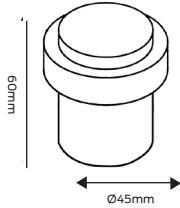

Finishes: Aged brushed copper, black, satin pearl, satin nickel plate

Square post, 76mm projection

Finish: Satin stainless steel

Round post, magnetic, 85mm projection

Finish: Satin nickel plate

Round post, hold open, 75mm projection

Finish: Satin pearl

Square post, latch back, 75mm projection

Finishes: Black, satin chrome plate

Floor mounted

Round, 38mm height, 50mm diameter

Finishes: Satin Pearl

Round, 40mm height, 45mm diameter

Finishes: Aged brushed copper, black, satin stainless steel

Round, 60mm height, 45mm diameter

Finishes: Satin stainless steel

Round, 40mm height, 35mm diameter

Finish: Satin nickel plate

Dome, 45mm diameter

Finishes: Black, satin chrome plate, satin pearl

Square, 40mm height, 40mm width

Finish: Satin stainless steel

Square, 40mm height, 40mm width

Finishes: Satin nickel plate

Round, magnetic, 40mm height

Finish: Satin nickel plate

Round, magnetic, hold open, 75mm height, 50mm diameter

Finish: Satin chrome plate, satin nickel plate