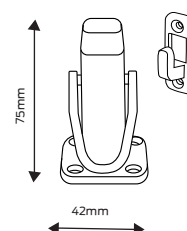

Round post, latch back, 75mm projection

Finishes: Black, satin chrome plate

Round post, 77mm projection

Finishes: Black, satin chrome plate, satin pearl, satin nickel plate, satin stainless steel

Round post, 85mm projection

Finishes: Aged brushed copper, black, satin pearl, satin nickel plate

Square post, 76mm projection

Finish: Satin stainless steel

Round post, magnetic, 85mm projection

Finish: Satin nickel plate

Round post, hold open, 75mm projection

Finish: Satin pearl

Square post, latch back, 75mm projection

Finishes: Black, satin chrome plate

Floor mounted

Round, 38mm height, 50mm diameter

Finishes: Satin Pearl

Round, 40mm height, 45mm diameter

Finishes: Aged brushed copper, black, satin stainless steel

Round, 60mm height, 45mm diameter

Finishes: Satin stainless steel

Round, 40mm height, 35mm diameter

Finish: Satin nickel plate

Dome, 45mm diameter

Finishes: Black, satin chrome plate, satin pearl

Square, 40mm height, 40mm width