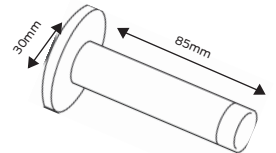

Finishes: Satin pearl, satin nickel plate

Square post, 85mm projection

Finishes: Black, satin pearl, satin nickel plate, satin stainless steel

Round post, magnetic, 85mm projection

Finishes: Black, satin nickel plate

Round post, latch back, 75mm projection

Finishes: Black, satin chrome plate

Round post, 77mm projection

Finishes: Black, satin chrome plate, satin pearl, satin nickel plate, satin stainless steel

Round post, 85mm projection

Finishes: Aged brushed copper, black, satin pearl, satin nickel plate

Square post, 76mm projection

Finish: Satin stainless steel

Round post, magnetic, 85mm projection

Finish: Satin nickel plate

Round post, hold open, 75mm projection

Round, 60mm height, 45mm diameter

Finishes: Satin stainless steel

Round, 40mm height, 35mm diameter

Finish: Satin nickel plate

Dome, 45mm diameter

Finishes: Black, satin chrome plate, satin pearl

Square, 40mm height, 40mm width