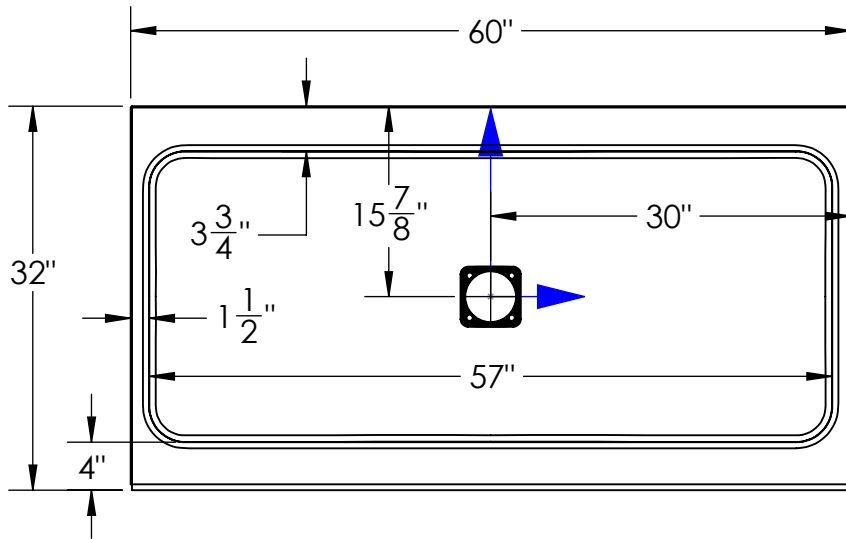

2

1

B

B

Shaded area represents anti-slip coverage

Square Drain models include Drain Kit and Cover Plate

A

A

- All dimensions are approximate. Measurements should be verified against the unit to ensure proper fit

2

1