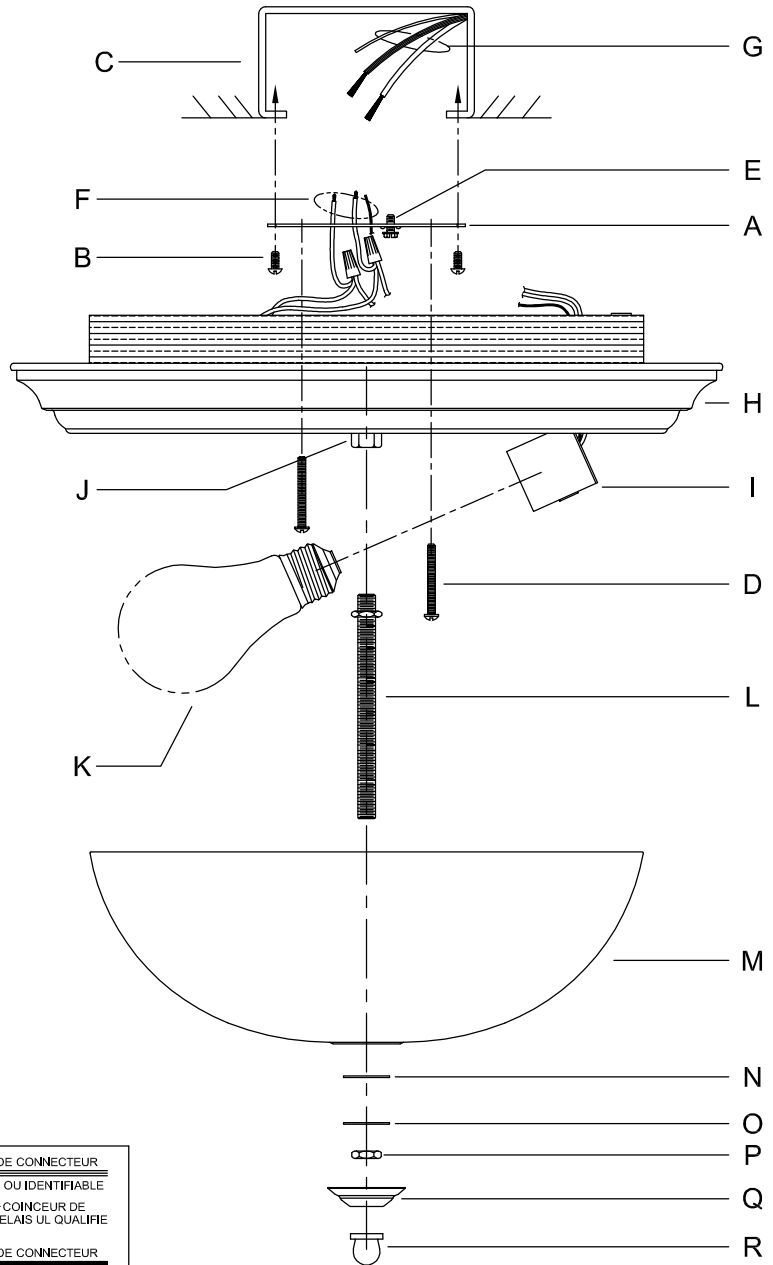

CAUTION: Read instructions carefully and turn electricity off at main circuit breaker panel before beginning installation.

3924, 3925, 3926

WARNING - If any Special Control Devices are used with this Fixture, Follow the Instructions Carefully to assure full compliance with N.E.C. requirements. If there are any questions, contact a Qualified Electrical Contractor.
CAUTION - All glass is fragile, use care when handling Glass component(s) and or Lamp(s).

ASSEMBLY STEPS:

PASOS PARA ENSAMBLAR:

MODE D'ASSEMBLAGE:

1. E → A
2. B,A → C
3. F → G
4. H,D → A
5. L → J
6. K → I
7. M,N,O,P → L
8. Q,R → L

**B, C, G & K
 (NOT FURNISHED)
 (NO INCLUIDA)
 (NON FOURNIE)**