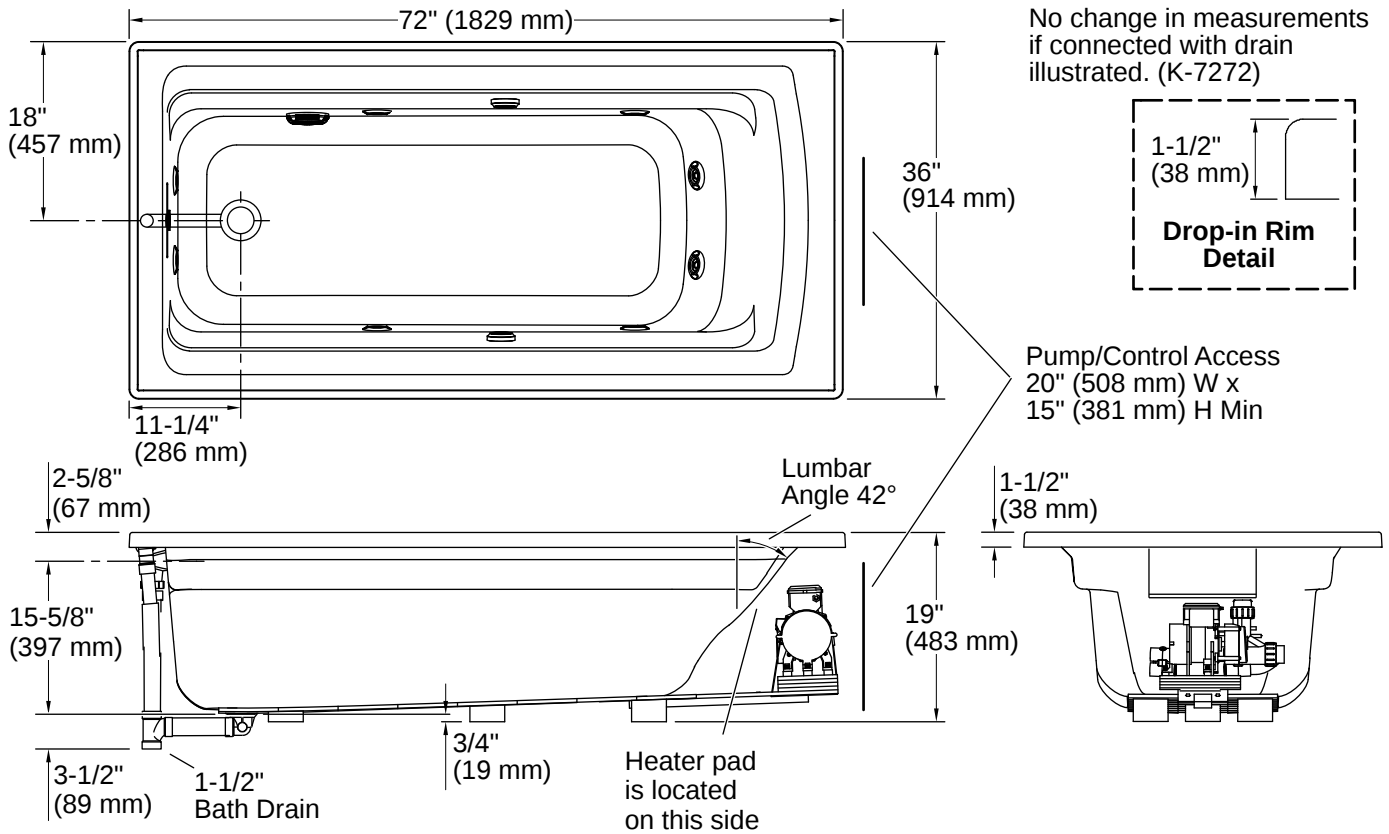

Installation

- Reversible drain
- Drop-in
- Requires Clearflo slotted overflow bath drain (sold separately)

Installation Notes

Install this product according to the installation instructions.

Measure your actual product for rough-in details.

The hot water supply should be 70% of the capacity of the bath or greater. Installations will vary.

This bath is designed for drop-in installation only. It is not suited for use in a three wall alcove with an overhead shower.

ADA compliant when installed to the specific requirements of these regulations.