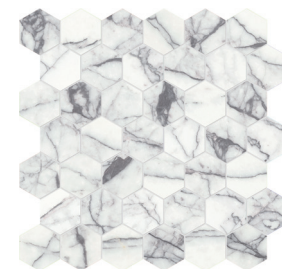

TECHNICAL INFORMATION

Ready Ship

Recommend offset pattern  $\leq 33\%$

Must be Sealed

Made in Turkey

COLORS

Lilac Volta  
VTS LIVO 1836H  
VTS LIVO 1224H  
VTS LIVO 312H

MOSAICS

2" x 6" Picket Mosaic  
VTS LIVO PICKETH

1" x 4" Herringbone  
VTS LIVO HERRINGH

2" Hex Mosaic  
VTS LIVO HEX2H

Penny Round Mosaic  
VTS LIVO PENNYH

Tiles, Mosaic and Trim\*

SIZE	ACTUAL	FINISH
18" x 36"	18" x 36"	Honed
12" x 24"	12" x 24"	Honed
3" x 12"	3" x 12"	Honed
2" x 6" Picket Mosaic		Honed
2" Hexagon Mosaic		Honed
1" x 4" Herringbone Mosaic		Honed
1" x 1" Penny Round Mosaic		Honed
1/2" x 12" Bar Liner	1/2" x 12"	Honed

Natural Stone Characteristics

Variation is an inherent characteristic of natural stone, characteristics such as veins, fissures and factory filled holes should not be viewed as defects. They are part of the quality that make natural stone beautiful and unique and will not impair the function or wearing qualities of the product.