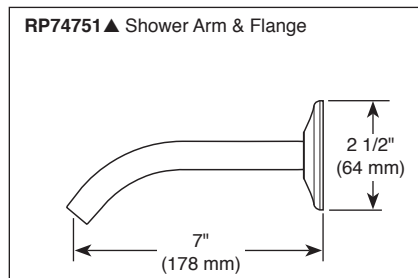

COMPLIES WITH:

- ASME A112.18.1 / CSA B125.1
- ASSE 1016 / ASME A112.1016 / CSA B125.16
- EPA WaterSense® - Applies to T60P220-▲, T60P420-▲ & 87375-▲ only
- ♿ ICC/ANSI A117.1 - Valve control only

▲ Designate proper finish suffix

Brizo Kitchen & Bath Company reserves the right (1) to make changes in specifications and materials, and (2) to change or discontinue models, both without notice or obligation. Dimensions are for reference only. See current full-line price book or www.brizo.com for finish options and product availability.

BSP-B-T60P220 Rev. H

Brizo Kitchen & Bath Faucet Company

55 E. 111th Street, Carmel, IN 46280
350 South Edgeware Road, St. Thomas, ON N5P 4L1
© 2025 Brizo Kitchen & Bath Faucet Company