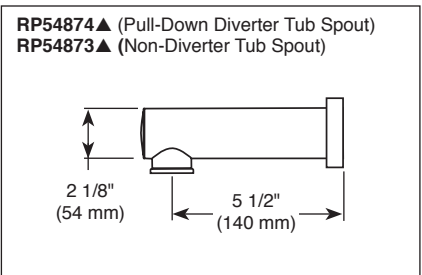

COMPLIES WITH:

- ASME A112.18.1 / CSA B125.1
- ASSE 1016 / ASME A112.1016 / CSA B125.16
- EPA WaterSense® - Applies to T60P220-▲, T60P420-▲ & 87375-▲ only
- ♿ ICC/ANSI A117.1 - Valve control only

▲ Designate proper finish suffix

Brizo Kitchen & Bath Company reserves the right (1) to make changes in specifications and materials, and (2) to change or discontinue models, both without notice or obligation. Dimensions are for reference only. See current full-line price book or www.brizo.com for finish options and product availability.

BSP-B-T60P220 Rev. H

Brizo Kitchen & Bath Faucet Company

55 E. 111th Street, Carmel, IN 46280
350 South Edgeware Road, St. Thomas, ON N5P 4L1
© 2025 Brizo Kitchen & Bath Faucet Company