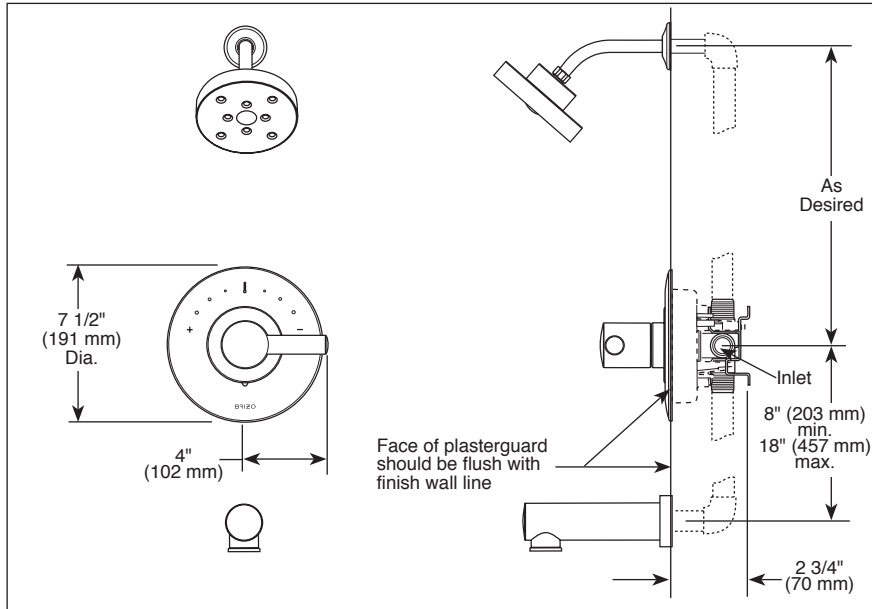

BRIZO®

TUB AND SHOWER FAUCET TRIM

- Odin® Bath Collection
- Shower Only (T60P220)
- Tub/Shower (T60P420)

STANDARD SPECIFICATIONS:

- Single-function shower head max flow rate 1.75 gpm @ 80 psi, 6.6 L/min @ 550 kPa.
- Maintains a balanced pressure of hot and cold water even when a valve is turned on or off elsewhere in the system.
- For use with MultiChoice® Universal rough valve body. (R60000 Series)
- Back-to-back installation capability.
- Handle controls on/off and temperature
- Field adjustable to limit handle rotation into hot water zone.
- 120° maximum handle rotation.
- All parts replaceable from the front of the valve.
- Tub Spout Adapter (RP90472) for use with threaded 1/2" NPT, 1/2" CWT, and Slip-On applications.
- Shower head 1 spray settings - H₂Okinetic® Spray
- Adjusts for up to 1" wall thickness. Optional extension kit (RP81665) extends rough installation up to 1 3/4".