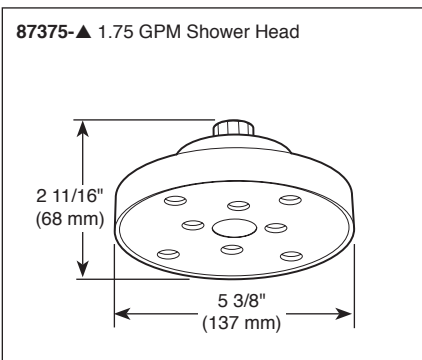

COMPLIES WITH:

- ASME A112.18.1 / CSA B125.1
- ASSE 1016 / ASME A112.1016 / CSA B125.16
- EPA WaterSense® - Applies to T60P220-▲, T60P420-▲ & 87375-▲ only
- ♿ ICC/ANSI A117.1 - Valve control only

▲ Designate proper finish suffix

Brizo Kitchen & Bath Company reserves the right (1) to make changes in specifications and materials, and (2) to change or discontinue models, both without notice or obligation. Dimensions are for reference only. See current full-line price book or www.brizo.com for finish options and product availability.

BSP-B-T60P220 Rev. H

Brizo Kitchen & Bath Faucet Company

55 E. 111th Street, Carmel, IN 46280
350 South Edgeware Road, St. Thomas, ON N5P 4L1
© 2025 Brizo Kitchen & Bath Faucet Company