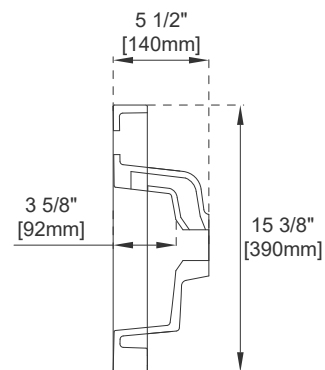

## Dimension

Length: 39-3/8"  
Width: 15-3/8"  
Basin Depth: 3-5/8"  
Overall Height: 5-1/2"  
Visible Height: 2"

# 39.6" CSP SERIES BASIN

# JAMES MARTIN VANITIES

CSP-S4016-WG

Top View

Side View

Front View

All dimensions are nominal

Visit website for warranty and installation information  
[www.jamesmartinvanities.com](http://www.jamesmartinvanities.com)