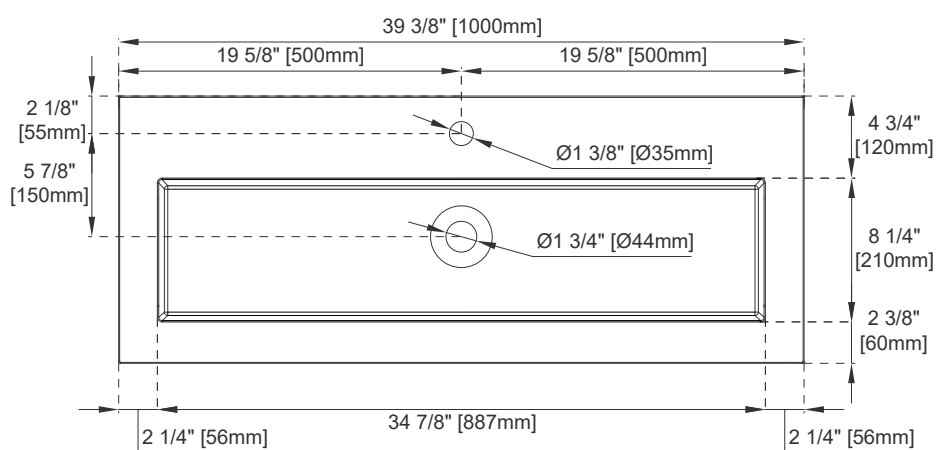

# 39.6" CSP SERIES BASIN

**JAMES MARTIN**  
VANITIES

CSP-S4016-WG

---

## Features and Materials

Countertop Materials: Composite Stone  
Number of Basins: One, Integrated Sinktop  
Basin Overflow: Yes, Rear Facking  
Certifications: ICC-ES PMG-1568

## Dimension

Length: 39-3/8"  
Width: 15-3/8"  
Basin Depth: 3-5/8"  
Overall Height: 5-1/2"  
Visible Height: 2"

# JAMES MARTIN VANITIES

CSP-S4016-WG

Top View

Side View

Front View

All dimensions are nominal

Visit website for warranty and installation information  
[www.jamesmartinvanities.com](http://www.jamesmartinvanities.com)