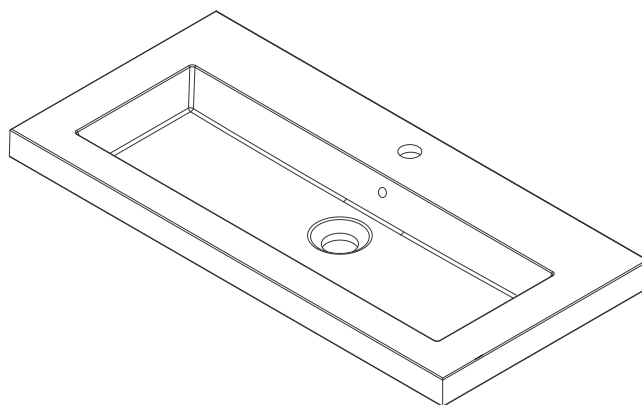

# 39.6" CSP SERIES BASIN

**JAMES MARTIN**  
VANITIES

CSP-S4016-WG

---

## Features and Materials

Countertop Materials: Composite Stone  
Number of Basins: One, Integrated Sinktop  
Basin Overflow: Yes, Rear Facking  
Certifications: ICC-ES PMG-1568

## Dimension

Length: 39-3/8"  
Width: 15-3/8"  
Basin Depth: 3-5/8"  
Overall Height: 5-1/2"  
Visible Height: 2"

# JAMES MARTIN VANITIES

CSP-S4016-WG

Top View

Side View

Front View

All dimensions are nominal

Visit website for warranty and installation information  
[www.jamesmartinvanities.com](http://www.jamesmartinvanities.com)