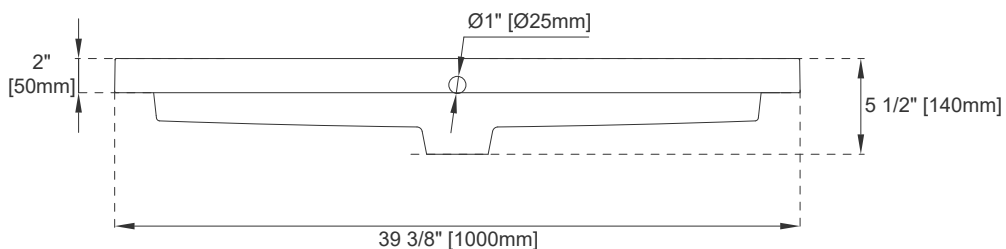

## Dimension

Length: 39-3/8"  
Width: 15-3/8"  
Basin Depth: 3-5/8"  
Overall Height: 5-1/2"  
Visible Height: 2"

# JAMES MARTIN VANITIES

CSP-S4016-WG

Top View

Side View

Front View

All dimensions are nominal

Visit website for warranty and installation information  
[www.jamesmartinvanities.com](http://www.jamesmartinvanities.com)