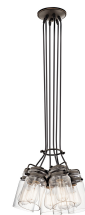

**SPECIFICATIONS**

**Certifications/Qualifications**

Prop65	No
DarkSky Approved	No
Location Rating	Dry <a href="http://kichler.com/warranty">kichler.com/warranty</a>

**Dimensions**

Height	7.75"
Overall Height	106"
Weight	5.72 LBS
Canopy Width	5.75"
Canopy Depth	1.3"

**Mounting/Installation**

Interior/Exterior	Interior Product
Mounting Style	CORD
Mounting Weight	3.54 LBS
Modular	No
Lead Wire Length	6

**FIXTURE ATTRIBUTES**

**Housing/Glass**

Primary Material	Steel
Shade Included	No

**Product/Ordering Information**

SKU	42869NI
Finish	Brushed Nickel
UPC	783927440783

**Finishes**

-  Brushed Nickel
-  Olde Bronze

**ALSO IN THIS FAMILY**

42877NI

42877OZ

42878NI

42878OZ

42890NI

42890OZ