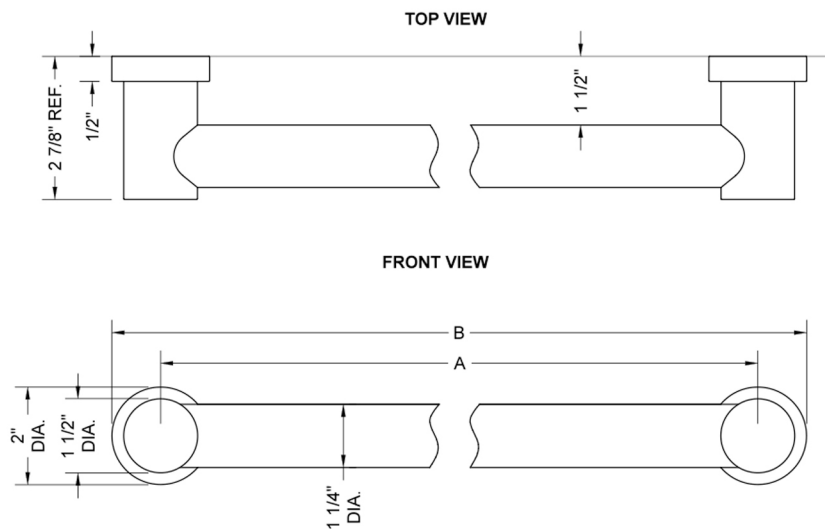

36" G40 Straight Grab Bar

Model #: G40-36-

FEATURES:

- ADA compliant when properly installed
- All brass construction, fully polished & plated
- Style to complement Contempo collection
- All grab bars can be custom sized. Contact JACLO for pricing & availability
- Optional handshower sliders and toilet paper/wash cloth holders can be added only upon initial order - must be factory installed
- NOT AVAILABLE in PG or SG for lengths of 42" or longer

SPECIFICATION DRAWING:

BRASS LUXURY GRAB BARS			
PART. #	DESCRIPTION	A	B
G40-12-XX	12" GRAB BAR	12"	14"
G40-16-XX	16" GRAB BAR	16"	18"
G40-18-XX	18" GRAB BAR	18"	20"
G40-24-XX	24" GRAB BAR	24"	26"
G40-32-XX	32" GRAB BAR	32"	34"
G40-36-XX	36" GRAB BAR	36"	38"
G40-42-XX	42" GRAB BAR	42"	44"
G40-48-XX	48" GRAB BAR	48"	50"