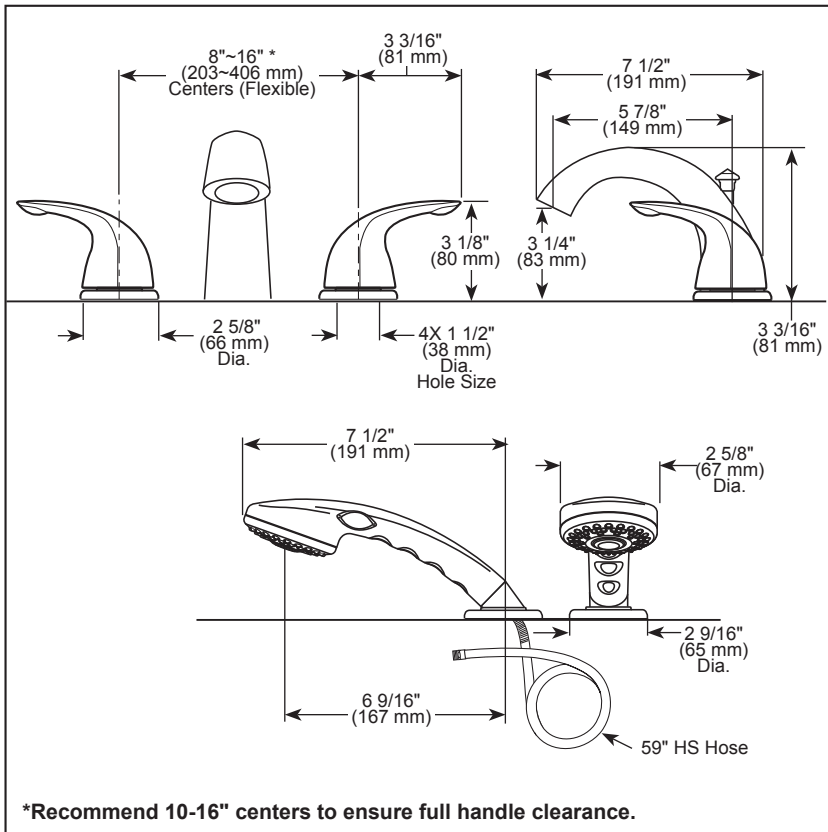

WARRANTY:

- Parts and Finish – Lifetime limited warranty; or for commercial purchasers, 10 years for multi-family residential (apartments and condominiums) and 5 years for all other commercial uses, in each case from the date the product is received by the original purchaser or their authorized representative (installation contractor, etc.).
- Please go to www.deltafaucet.com for the complete details of our limited warranty.