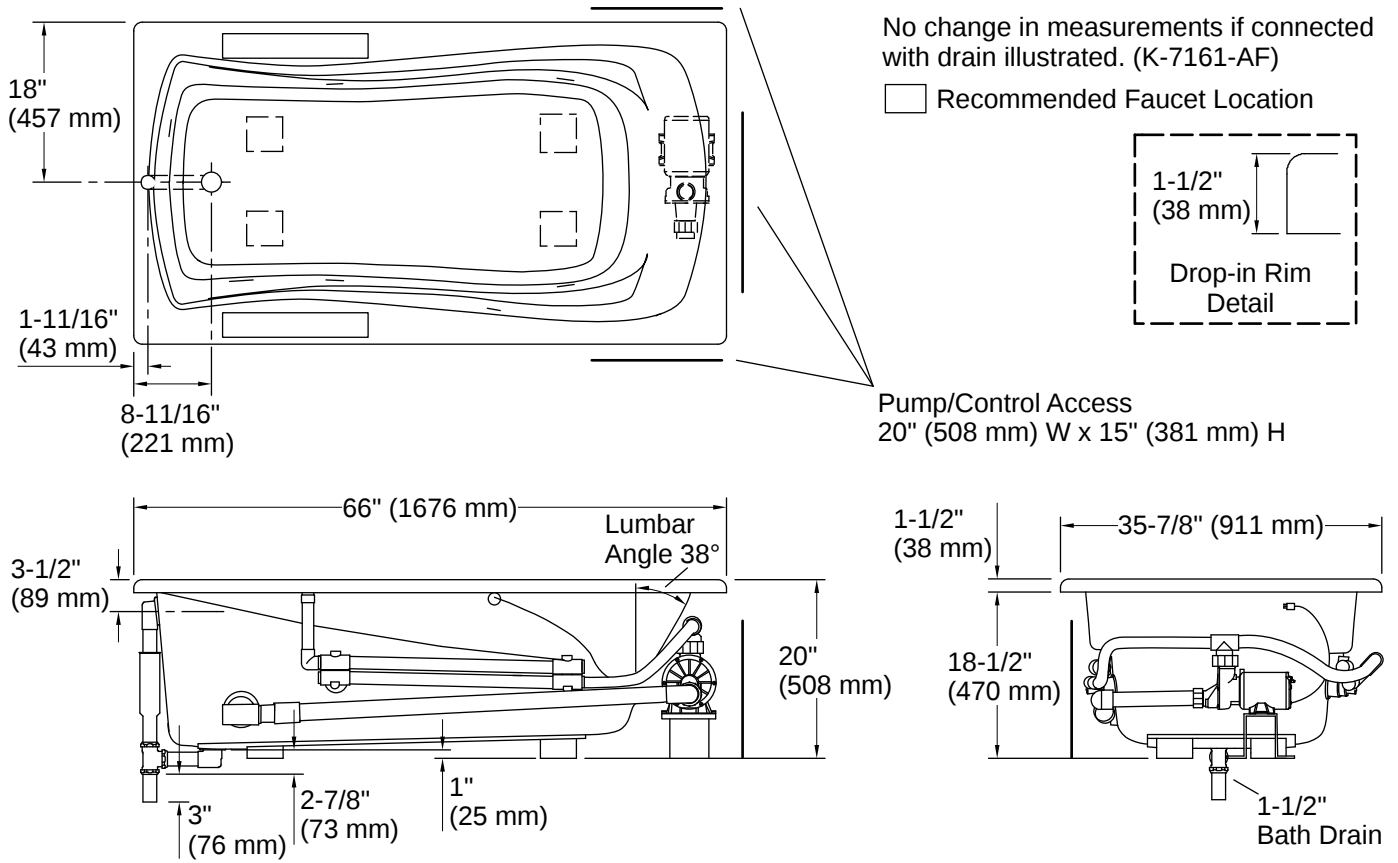

Mariposa® | K-1224

66" x 36" drop-in whirlpool bath

Features

- 66"L x 35-7/8"W x 20"H
- Removable apron for front pump access option
- Five adjustable ProFlex® whirlpool jets for maximum bather comfort
- Innovative technology enables this pump to provide a strong, steady level of hydromassage
- Textured bottom surface

THE BOLD LOOK
OF **KOHLER**®

Codes/Standards

ASME A112.19.7/CSA B45.10
CSA B45.5/IAPMO Z124
ASTM E162
ASTM E662
UL 1795
UL Listed

Technical Information

All product dimensions are nominal.

Drain Location:	Reversible
Drain Hole Diameter:	2-1/4" (57 mm)
Minimum Flat for Door:	1-15/16" (49 mm)
Basin Area, Bottom:	48" x 24" (1219 mm x 610 mm)
Basin Area, Top:	59" x 30" (1499 mm x 762 mm)
Water Depth:	14" (356 mm)
Water Capacity:	67 gal (253.6 L)
Minimum Floor Load:	48 lbs/ft ²
Weight:	110 lbs (49.9 kg)
Cutout:	Drop-in, 64" x 34" (1626 mm x 864 mm)

Required Products/Accessories

- K-T37392 Rotary-turn bath drain trim
 - K-T37391 Rotary-turn bath drain trim
- or
- K-78438 30" cable bath drain
 - K-37383 Rough-in cable bath drain, PVC, 30" cable with tubing
- or
- K-78439 45" cable bath drain
 - K-37385 Rough-in cable drain, PVC, 45" cable, less horizontal tube

Installation

- Drop-in

Installation Notes

Install this product according to the installation instructions.

Measure your actual product for rough-in details.

The hot water supply should be 70% of the capacity of the bath or greater. Installations will vary.