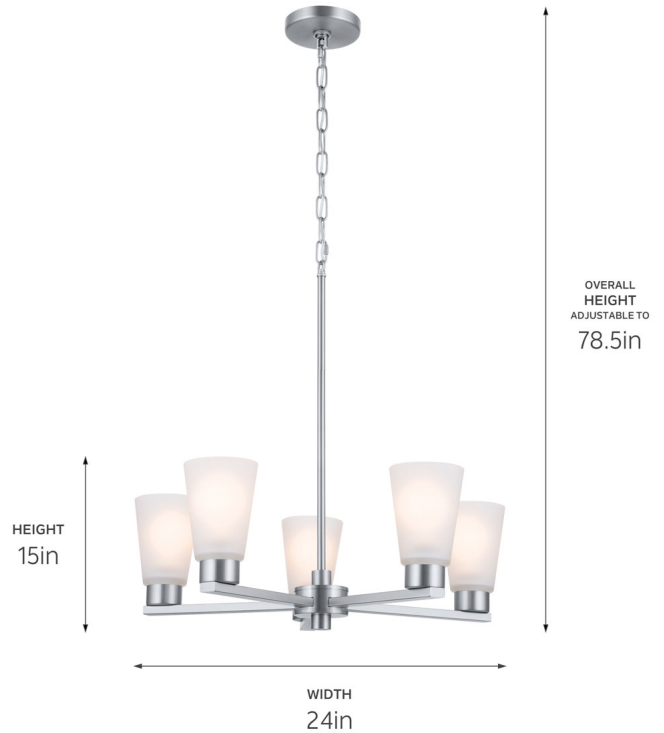

SPECIFICATIONS

Certifications/Qualifications

Prop65	No
Location Rating	Dry kichler.com/warranty

Dimensions

Height	15"
Overall Height	90"
Weight	9.39 LBS
Canopy Width	5"
Canopy Depth	0.75"
Chain/Stem Length	36"

Electrical

Input Voltage	120 V

Light Source

Light Source	Bulb
Lamp Included	Not Included
# Of Bulbs/LED Modules	5
Max Or Nominal Watt	60 W
Lamp Type	A19
Socket Type	E26 (Medium)
Dimmable	Yes
Dimmable Notes	Dimmable when used with dimmer switch (sold separately); when using LED bulbs, see bulb manufacturer dimming specifications.

Mounting/Installation

Interior/Exterior	Interior Product
Mounting Style	ceiling
Mounting Weight	5.54 LBS
Lead Wire Length	72"

FIXTURE ATTRIBUTES

Housing/Glass

Primary Material	Steel
Shade Included	No

Product/Ordering Information

Sku	52436NI
Finish	Brushed Nickel
UPC	783927009607

Finishes

- Black
- Brushed Nickel
- Olde Bronze