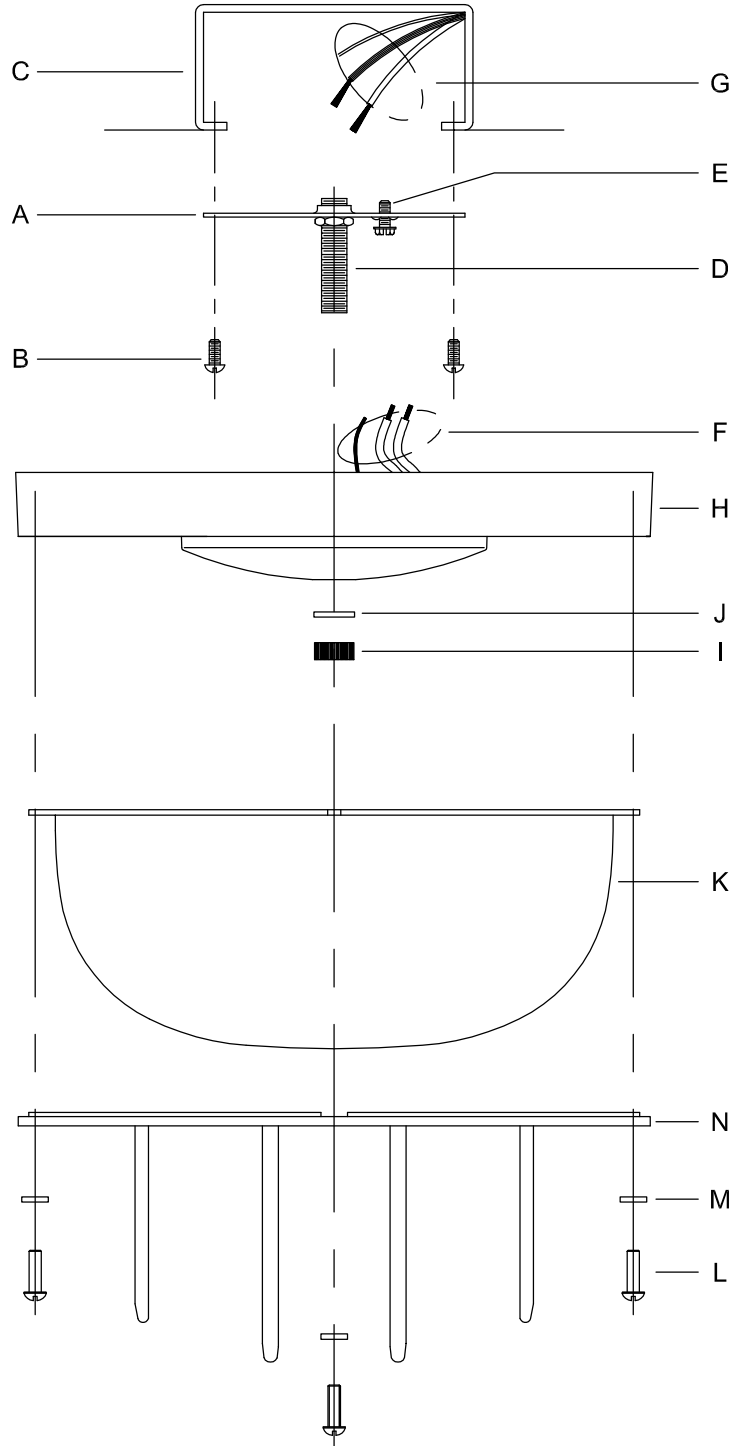

B, C & G
(NOT FURNISHED)
(NO INCLUIDA)
(NON FOURNIE)

P3650-XX30K9