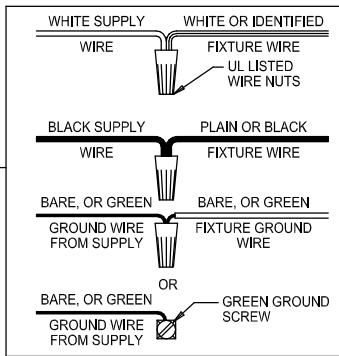

**CAUTION -** All glass is fragile, use care when handling Glass component(s) and or Lamp(s).

**WARNING -** This product contains chemicals known to the State of California to cause cancer, birth defects and /or other reproductive harm. Thoroughly wash hands after installing, handling, cleaning, or otherwise touching this product.

**ASSEMBLY STEPS:**

**PASOS PARA ENSAMBLAR:**

**MODE D'ASSEMBLAGE:**

1. D,E → A
2. B,A → C
3. F → G
4. H,J,I → D
5. K → H
6. L,M,N → H

ADJUST HEIGHT WITH "D"  
 Q → A (TO LOCK)  
 AJUSTA LA ALTURA CON "D"  
 Q → A (APRETAR)  
 RÉGLEZ LA HAUTEUR AVEC "D"  
 Q → A (À VERROUILLER)