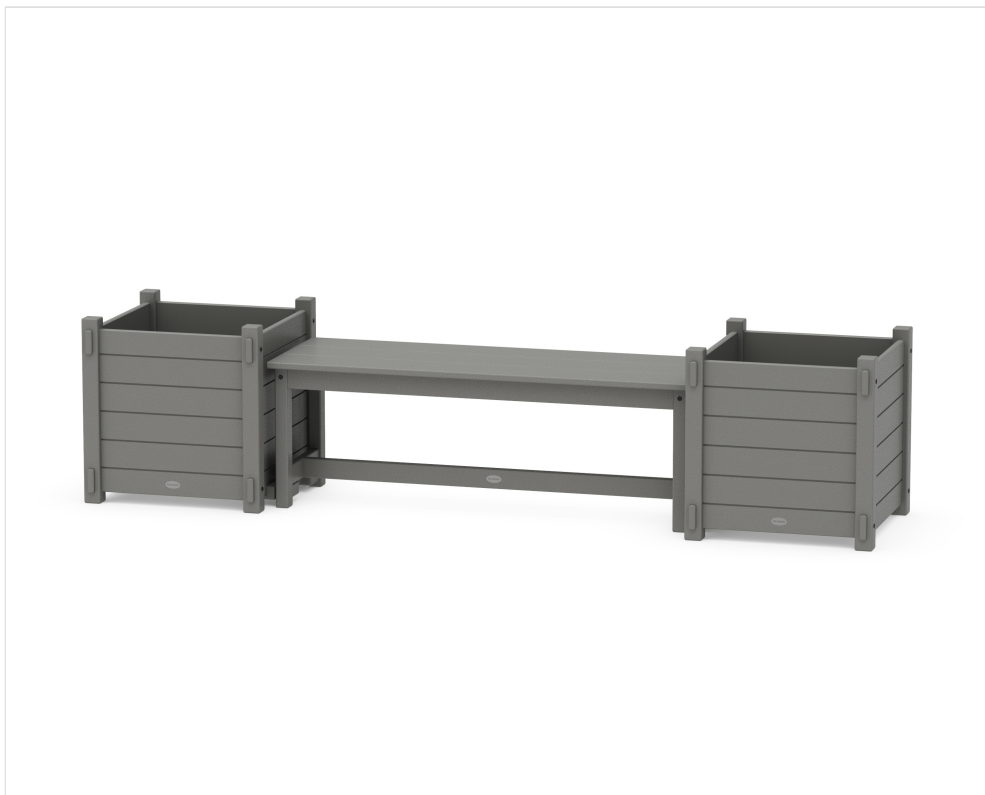

POLYWOOD®

Sustainable Outdoor Furniture

CLIMATETUFF™
MATERIALS

COLORSTAY™
TECHNOLOGY

MADE IN
THE USA

CONSCIOUSLY
CRAFTED

48" Nautical Straight Planter Bench Set - Large

BRAND | POLYWOOD®

COLLECTION | Nautical

SKU | PWS3025-1

SET WEIGHT + DIMENSIONS

Overall Set Weight	124.0 lbs
Recommended Minimum Space (Based on pictured configuration)	82.0" W x 21.0" H x 22.0" D

INDIVIDUAL ITEM DIMENSIONS

Qty	NAME	SKU	DIMENSIONS (W x H x D)
1	48" Planter Bench	BNP48	48.0" x 16.75" x 16.38"
2	Nautical Large Square Planter Box	6321S	21.53" x 21.0" x 20.73"
2	Modular Planter Connection Block	P15675	1.5" x 4.0" x 12.5"