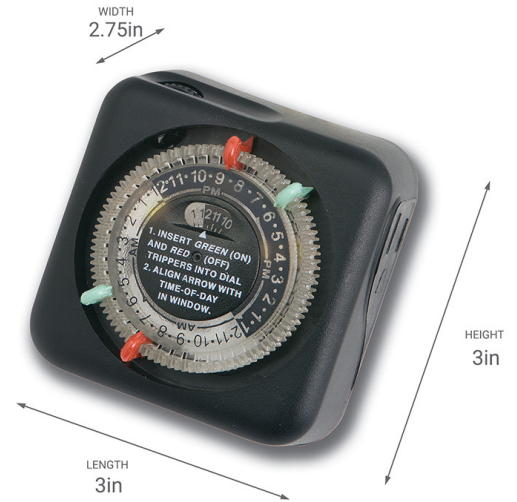

SPECIFICATIONS

Certifications/Qualifications	
ADA Compliant	No
Prop65	No
DarkSky Approved	No
Location Rating	Wet
	kichler.com/warranty
Dimensions	
Height	3"
Length	3"
Width	2.75"
Weight	0.35 LBS
Electrical	
Input Voltage	120 V
Light Source	
Dimmable	No
Mounting/Installation	
Interior/Exterior	Exterior Product
Mountable On Wall Or Ceiling	No
Mounting Weight	0.35 LBS
Modular	No

FIXTURE ATTRIBUTES

Housing/Glass	
Primary Material	Aluminum
Shade Included	No
Product/Ordering Information	
SKU	15557BK
Finish	Black Material (Not Painted)
UPC	783927259224

ALSO IN THIS FAMILY