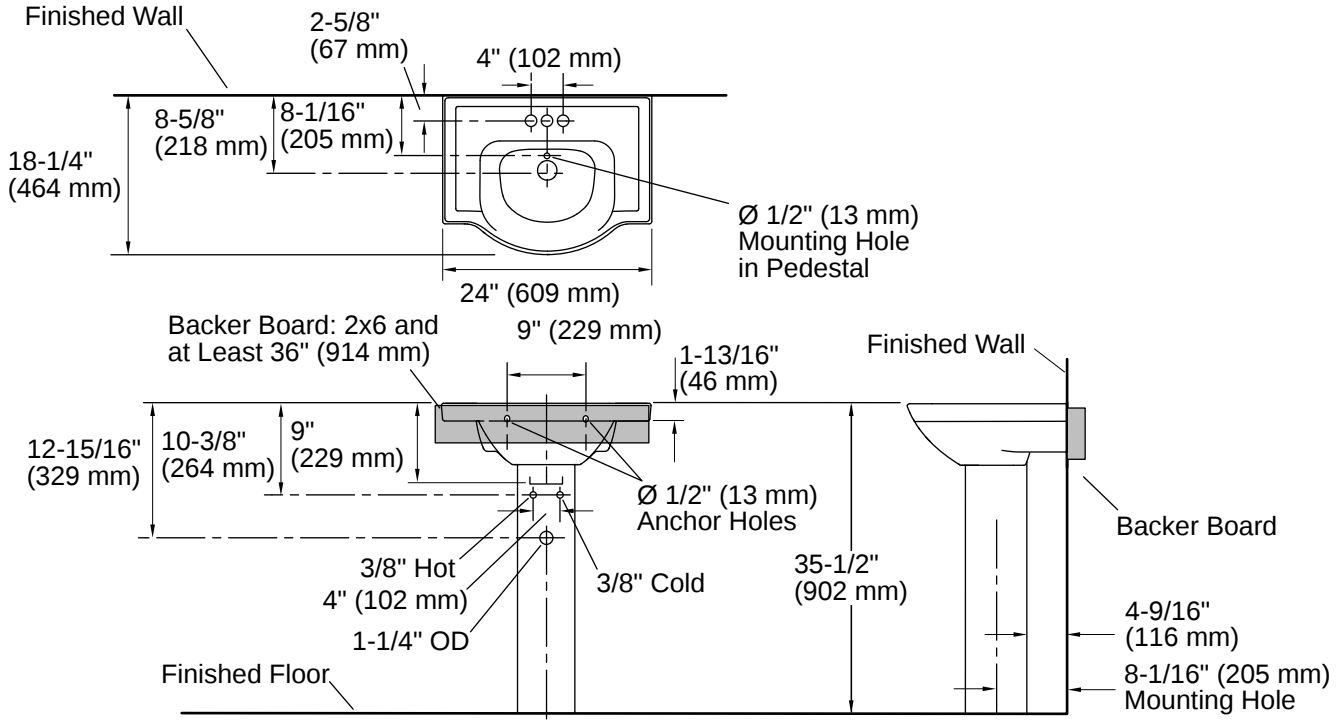

Installation

- Pedestal

Installation Notes

Install this product according to the installation instructions.

Product dimensions are nominal and may vary per ASME A112.19.2 tolerances.