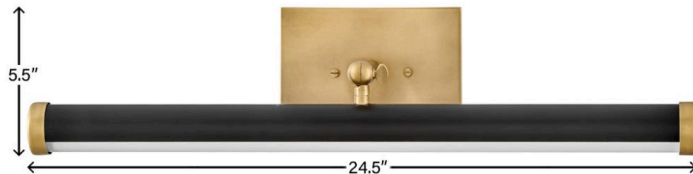

REGIS

31012HB

MEDIUM ADJUSTABLE LED ACCENT LIGHT

A sophisticated statement to enhance featured décor, Regis accent lighting sets a stylish stage for your aesthetic. Dimmable integrated LEDs provide ideal illumination, complemented by classic finishes and modern, architectural details.

DETAILS	
FINISH:	Heritage Brass
MATERIAL:	Steel
GLASS:	Acrylic Lens
DIMMABLE:	YES - CL TYPE DIMMER (SSL7A)

DIMENSIONS	
WIDTH:	24.5"
HEIGHT:	5.5"
WEIGHT:	2.7lb
BACK PLATE:	7"W X 5"H
EXTENSION:	7"
TOP TO OUTLET:	2.5"

LIGHT SOURCE	
LIGHT SOURCE:	Integrated LED
LED NAME:	EL2G16W7WI
WATTAGE:	28w LED *Included
VOLTAGE:	120v
LUMENS:	2300
CRI:	95
INCANDESCENT EQUIVALENCY:	2 x 75w
DIMMABLE:	YES - CL TYPE DIMMER (SSL7A)

SHIPPING	
CARTON LENGTH:	27.3
CARTON WIDTH:	10
CARTON HEIGHT:	8.8
CARTON WEIGHT:	4.3

PRODUCT DETAILS:

- This fixture can be mounted either up or down to best fit your space
- The linear head rotates 360 degrees for precise adjustments to achieve any lighting application
- Dry Rated
- LED components carry a 5-year limited warranty
- Merging the best of traditional and modern elements with a sophisticated and streamlined look
- All dimensions listed are as shown
- Energy-efficient integrated LED - safer for the environment and low maintenance