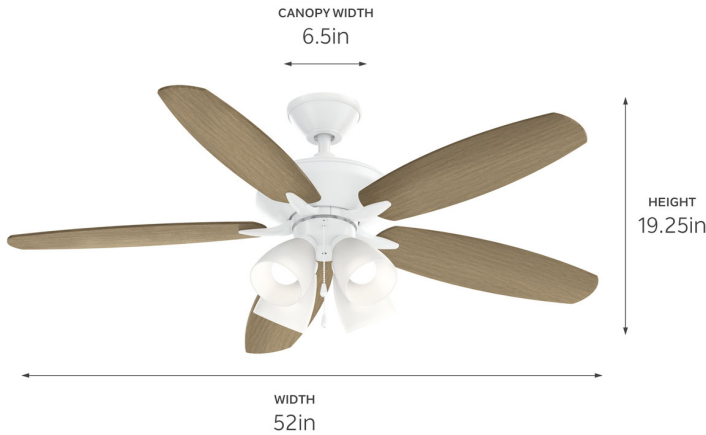

MOTOR FINISH

● Matte White

BLADE FINISHES

Matte White, Distressed Antique Gray

☀ Dimmable **AC** AC Motor

AIR PERFORMANCE

<b>AIRFLOW</b> Cubic Ft. Per Minute On High	<b>RPM</b> Revolutions Per Minute On High	<b>POWER USAGE</b> Watts On High (Excludes Lights)	<b>AIRFLOW EFFICIENCY</b> Cubic Ft. Per Minute Per Watt
4573	145	59	78

SPECIFICATIONS

Performance			
CFM (High)	4573	Watts (High)	59
RPM (High)	145	Airflow Efficiency CFM/W (High)	78
Motor Specifications			
Motor Type	AC Induction	Amps (High)	0.5
Motor Size	153MM X 18MM		
Mounting/Installation			
Interior/Exterior	Interior Product	Direct Wire	Direct Wire
Location Rating	Dry	Wire Connectors	Wire Nuts
Low Ceiling Adaptable	Yes, Dual Mount Included	Lead Wire Length	78 "
Slope Ceiling Kit Included	No	Minimum Distance From Fan To Floor	16.5 feet
Max Stem Tilt	22 °	Wire Connectors	Wire Nuts
Mounting Style	Downrod	Weight	23.3 LBS
Downrod 1 - Dimensions			
Blade Sweep	52 "	Ceiling To Blade	10.5 "
Downrod Included	Yes	Canopy Depth	6.5 "
Downrod 1	1.00 x 4.5	Canopy Height	2.5 "
Overall Height	19.25 "	Canopy Width	6.5 "
Downrod 2 - Dimensions			
Downrod 2	Dual Mount	Overall Height	16.5 "
Ceiling To Blade	7 "		
Light Source			
Light Source	LED Bulb Included	Socket Type	E26 (Medium)
Lamp Included	Included	Dimmable	Yes
Lamp Type	A19	Diffuser Description	White Etched Opal
# Of Bulbs/LED Modules	4		