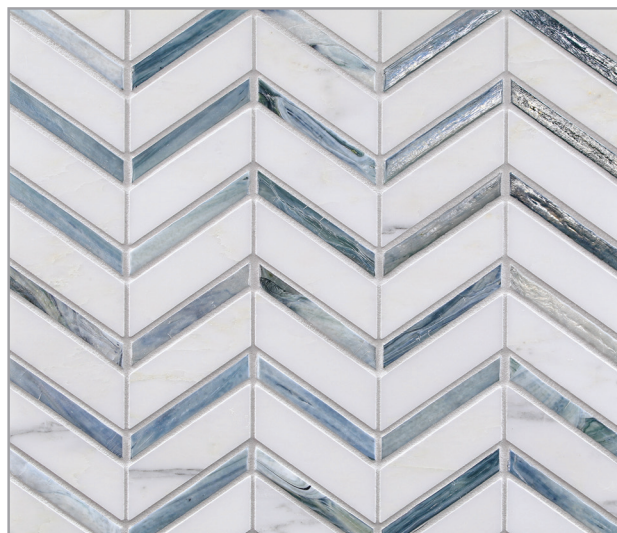

LUNADA
BAYTILE

VESUVIO

VESUVIO MOSAIC PATTERNS

Panama Weave
(Sheet Size = 12.68 x 12.68)

Seesaw
(Sheet Size = 11.42 x 10.47)

Quilt
(Sheet Size = 9.76 x 9.76)

Kindred
(Sheet Size = 10.04 x 11.42)
(Glass and stone in random blend)

PANAMA WEAVE

White Mountain

Calabria

Himalayan

Palisades

Rock Garden

Night & Day

SEESAW

White Mountain

Calabria

Himalayan

Palisades

Rock Garden

Night & Day

QUILT

White Mountain

Himalayan

Palisades

Rock Garden

Night & Day

Vesuvio

From a heritage of mosaics erupts Vesuvio—a mixed media mosaic series that combines glimmering glass with natural white marble. Elegant yet durable, the natural stone creates a beauty only achieved after millions of years of nature working her magic. The glass is evocative of semi-precious stone found in volcanic formations. In concert, the simple geometric patterns become the timeless foundation for many interior styles.