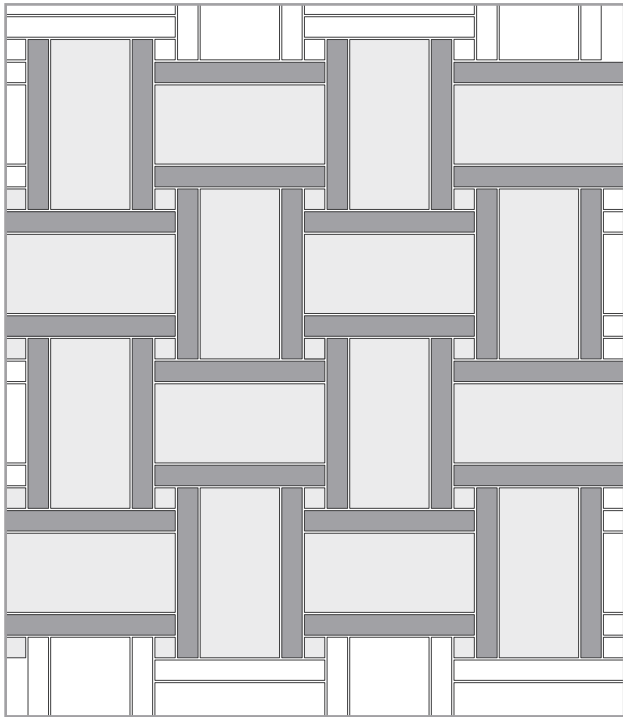

LUNADA
BAYTILE

VESUVIO

VESUVIO MOSAIC PATTERNS

Panama Weave
(Sheet Size = 12.68 x 12.68)

Seesaw
(Sheet Size = 11.42 x 10.47)

Quilt
(Sheet Size = 9.76 x 9.76)

Kindred
(Sheet Size = 10.04 x 11.42)
(Glass and stone in random blend)

White Mountain

Calabria

Himalayan

Palisades

Rock Garden

Night & Day

QUILT

White Mountain