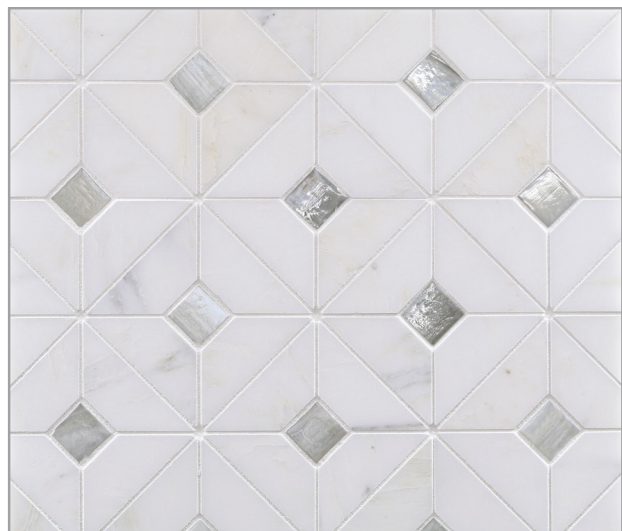

LUNADA
BAYTILE

VESUVIO

VESUVIO MOSAIC PATTERNS

Panama Weave
(Sheet Size = 12.68 x 12.68)

Seesaw
(Sheet Size = 11.42 x 10.47)

Quilt
(Sheet Size = 9.76 x 9.76)

Kindred
(Sheet Size = 10.04 x 11.42)
(Glass and stone in random blend)

White Mountain

Calabria

Himalayan

Palisades

Rock Garden

Night & Day

QUILT

White Mountain

Himalayan

Palisades

Rock Garden

Night & Day

Vesuvio

From a heritage of mosaics erupts Vesuvio—a mixed media mosaic series that combines glimmering glass with natural white marble. Elegant yet durable, the natural stone creates a beauty only achieved after millions of years of nature working her magic. The glass is evocative of semi-precious stone found in volcanic formations. In concert, the simple geometric patterns become the timeless foundation for many interior styles.