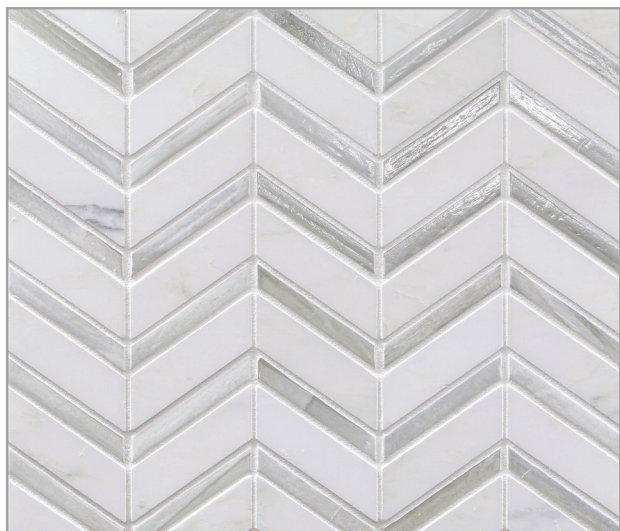

LUNADA
BAYTILE

VESUVIO

VESUVIO MOSAIC PATTERNS

Panama Weave
(Sheet Size = 12.68 x 12.68)

Seesaw
(Sheet Size = 11.42 x 10.47)

Quilt
(Sheet Size = 9.76 x 9.76)

Kindred
(Sheet Size = 10.04 x 11.42)
(Glass and stone in random blend)

PANAMA WEAVE

White Mountain

Calabria

Himalayan

Palisades

Rock Garden

Night & Day

SEESAW

White Mountain

Calabria

Himalayan

Palisades

Rock Garden

Night & Day

QUILT

White Mountain

Himalayan

Palisades

Rock Garden

Night & Day

Vesuvio

From a heritage of mosaics erupts Vesuvio—a mixed media mosaic series that combines glimmering glass with natural white marble. Elegant yet durable, the natural stone creates a beauty only achieved after millions of years of nature working her magic. The glass is evocative of semi-precious stone found in volcanic formations. In concert, the simple geometric patterns become the timeless foundation for many interior styles.