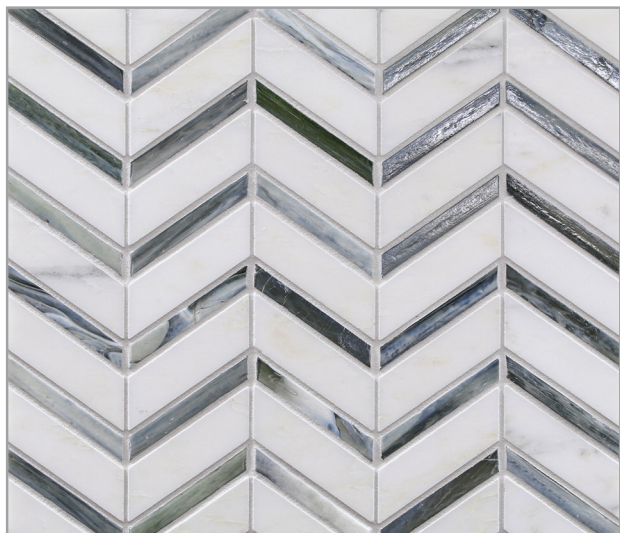

LUNADA
BAYTILE

VESUVIO

VESUVIO MOSAIC PATTERNS

Panama Weave
(Sheet Size = 12.68 x 12.68)

Seesaw
(Sheet Size = 11.42 x 10.47)

Quilt
(Sheet Size = 9.76 x 9.76)

Kindred
(Sheet Size = 10.04 x 11.42)
(Glass and stone in random blend)

White Mountain

Calabria

Himalayan

Palisades

Rock Garden

Night & Day

QUILT

White Mountain

Himalayan

Palisades

Rock Garden

Night & Day

Vesuvio

From a heritage of mosaics erupts Vesuvio—a mixed media mosaic series that combines glimmering glass with natural white marble. Elegant yet durable, the natural stone creates a beauty only achieved after millions of years of nature working her magic. The glass is evocative of semi-precious stone found in volcanic formations. In concert, the simple geometric patterns become the timeless foundation for many interior styles.