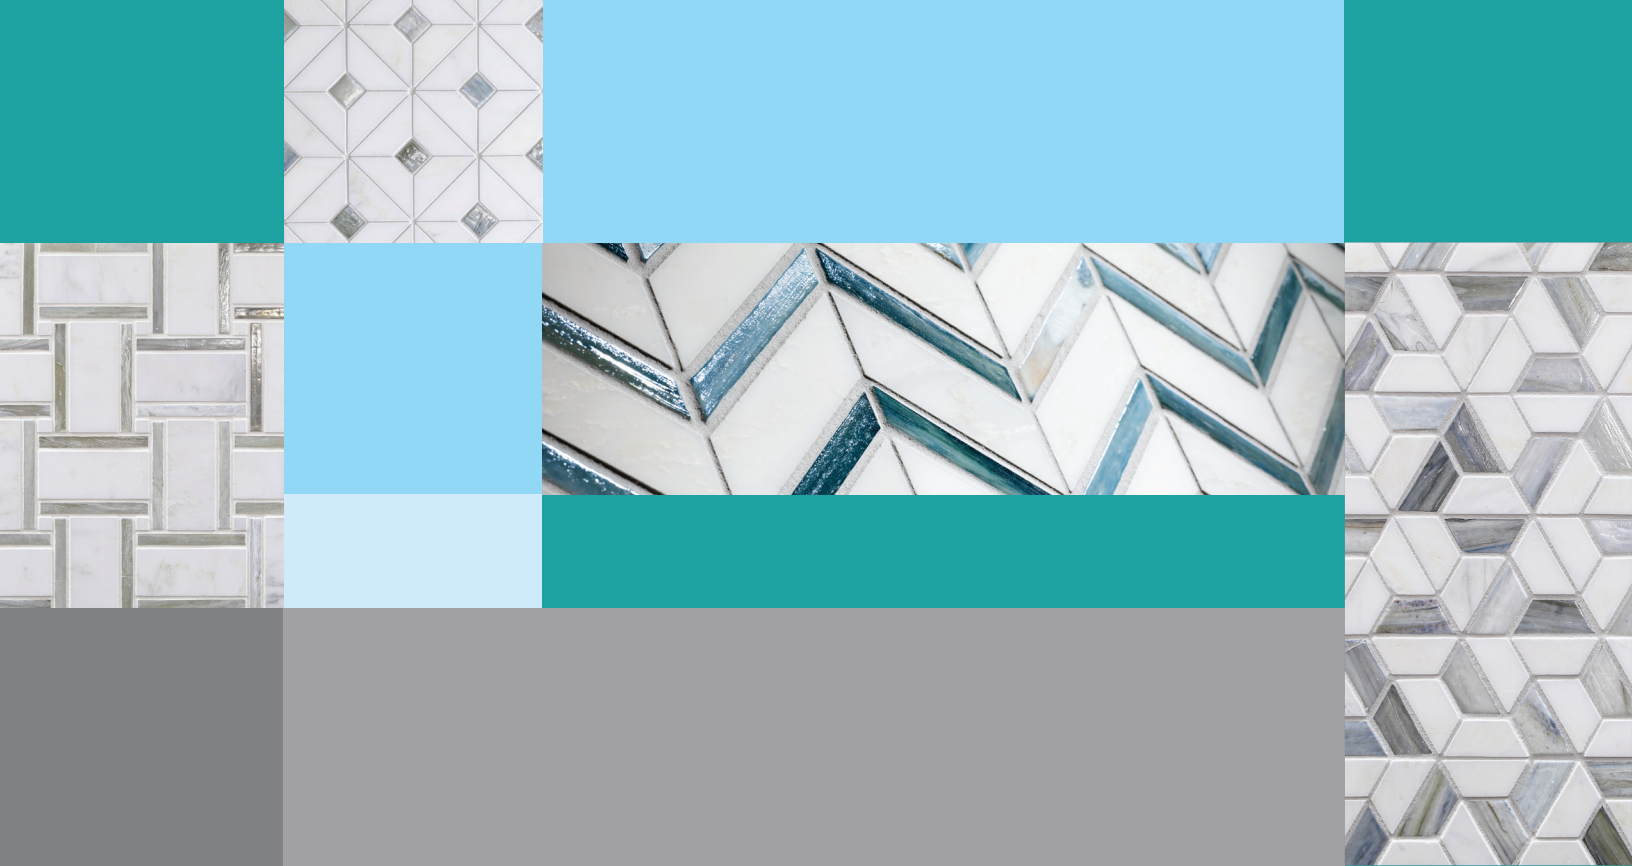

Himalayan

Palisades

Rock Garden

Night & Day

Vesuvio

From a heritage of mosaics erupts Vesuvio—a mixed media mosaic series that combines glimmering glass with natural white marble. Elegant yet durable, the natural stone creates a beauty only achieved after millions of years of nature working her magic. The glass is evocative of semi-precious stone found in volcanic formations. In concert, the simple geometric patterns become the timeless foundation for many interior styles.