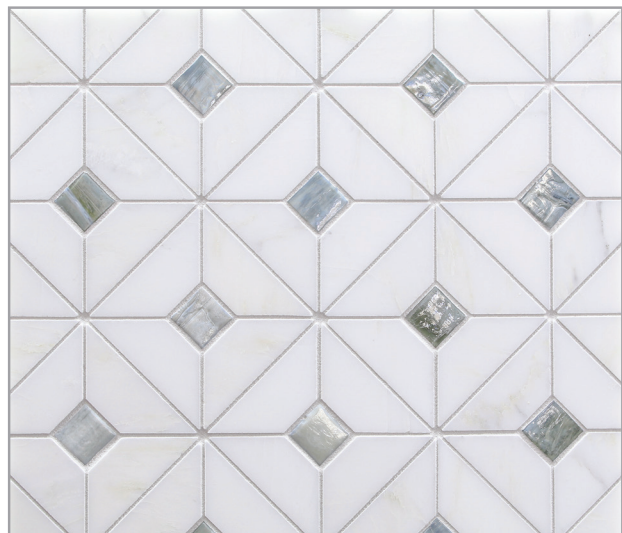

Rock Garden