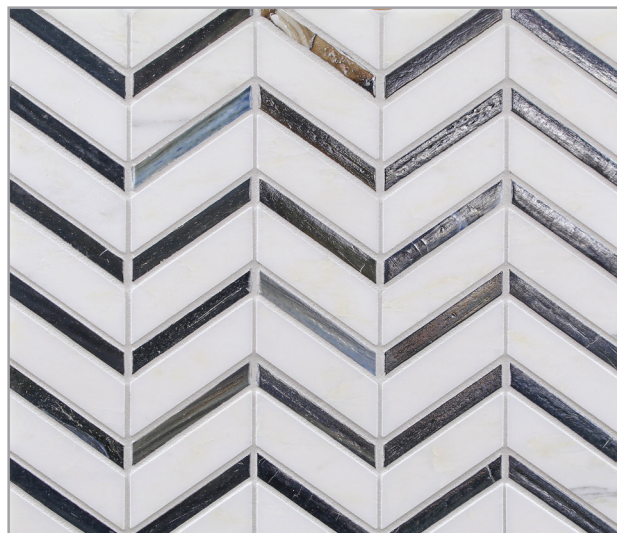

LUNADA
BAYTILE

VESUVIO

VESUVIO MOSAIC PATTERNS

Panama Weave
(Sheet Size = 12.68 x 12.68)

Seesaw
(Sheet Size = 11.42 x 10.47)

Quilt
(Sheet Size = 9.76 x 9.76)

Kindred
(Sheet Size = 10.04 x 11.42)
(Glass and stone in random blend)

White Mountain

Calabria

Himalayan

Palisades

Rock Garden

Night & Day

QUILT

White Mountain

Himalayan

Palisades

Rock Garden

Night & Day

Vesuvio

From a heritage of mosaics erupts Vesuvio—a mixed media mosaic series that combines glimmering glass with natural white marble. Elegant yet durable, the natural stone creates a beauty only achieved after millions of years of nature working her magic. The glass is evocative of semi-precious stone found in volcanic formations. In concert, the simple geometric patterns become the timeless foundation for many interior styles.