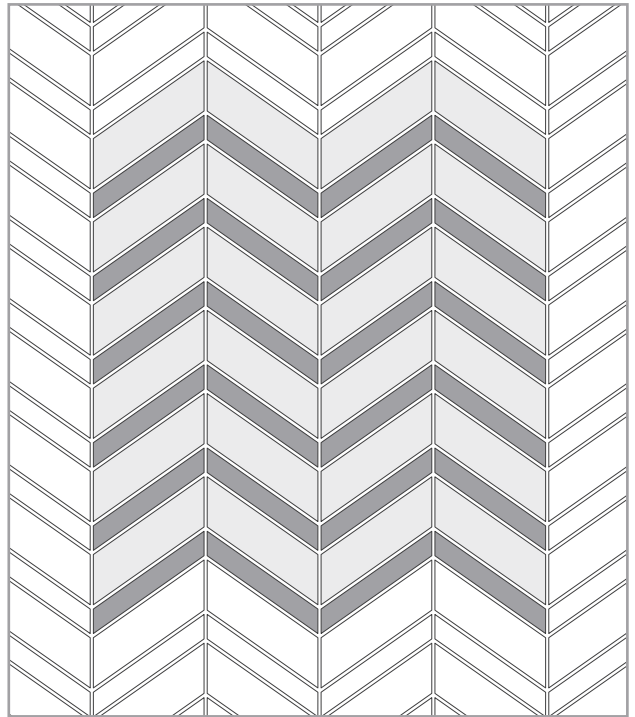

LUNADA
BAYTILE

VESUVIO

VESUVIO MOSAIC PATTERNS

Panama Weave
(Sheet Size = 12.68 x 12.68)

Seesaw
(Sheet Size = 11.42 x 10.47)

Quilt
(Sheet Size = 9.76 x 9.76)

Kindred
(Sheet Size = 10.04 x 11.42)
(Glass and stone in random blend)

White Mountain

Calabria

Himalayan

Palisades

Rock Garden

Night & Day

QUILT

White Mountain