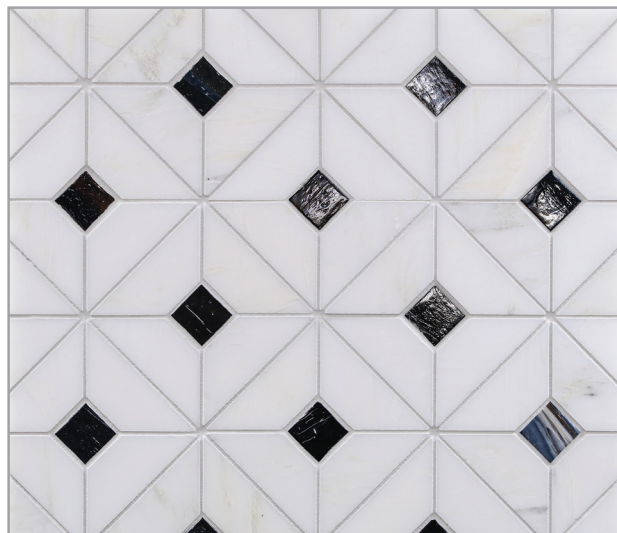

LUNADA
BAYTILE

VESUVIO

VESUVIO MOSAIC PATTERNS

Panama Weave
(Sheet Size = 12.68 x 12.68)

Seesaw
(Sheet Size = 11.42 x 10.47)

Quilt
(Sheet Size = 9.76 x 9.76)

Kindred
(Sheet Size = 10.04 x 11.42)
(Glass and stone in random blend)

White Mountain

Calabria

Himalayan

Palisades

Rock Garden

Night & Day

QUILT

White Mountain

Calabria

Himalayan

Palisades

Rock Garden

Night & Day

KINDRED

White Mountain

Calabria

Himalayan

Palisades

Rock Garden

Night & Day

Vesuvio

From a heritage of mosaics erupts Vesuvio—a mixed media mosaic series that combines glimmering glass with natural white marble. Elegant yet durable, the natural stone creates a beauty only achieved after millions of years of nature working her magic. The glass is evocative of semi-precious stone found in volcanic formations. In concert, the simple geometric patterns become the timeless foundation for many interior styles.