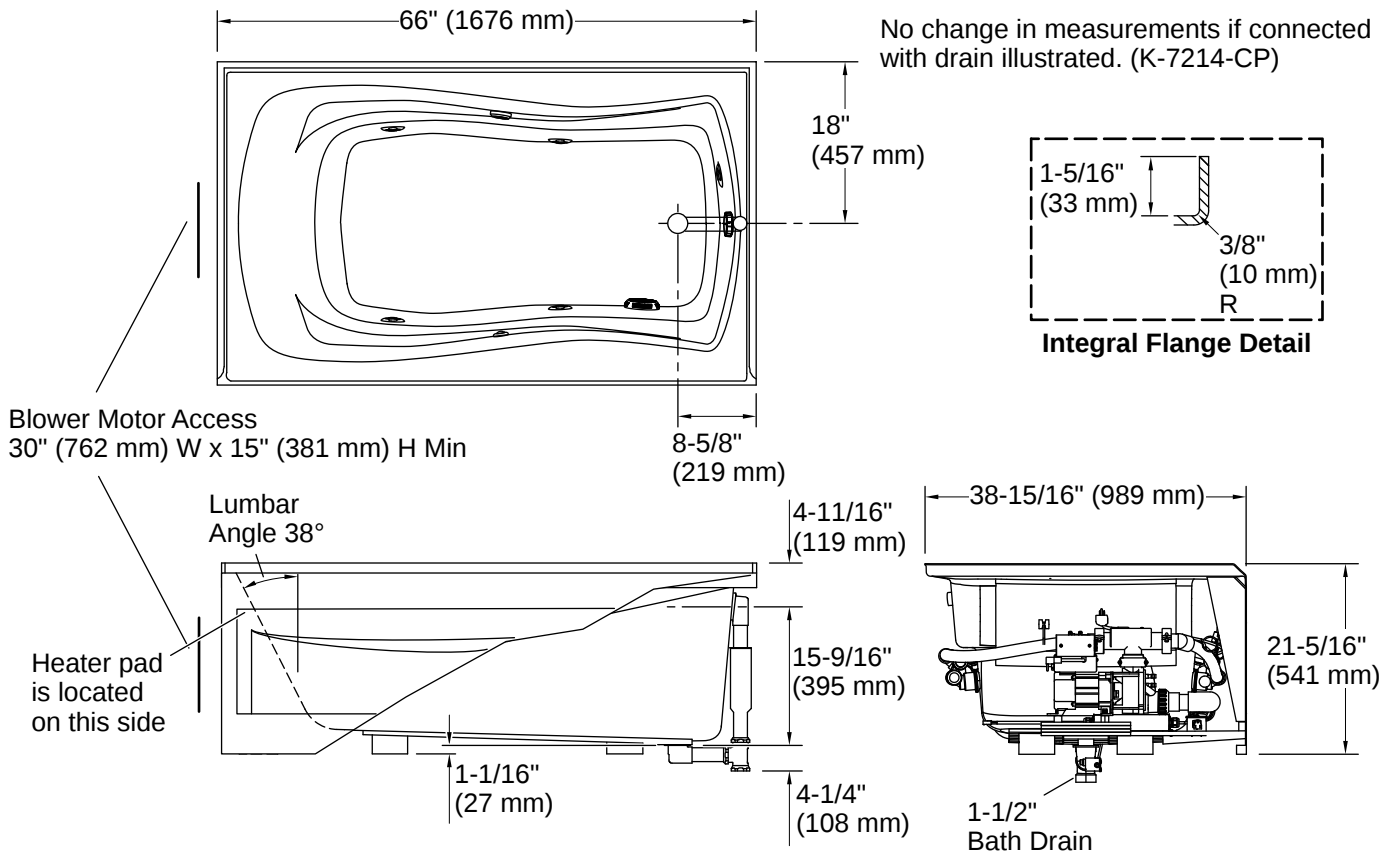

Installation

- Right drain
- Alcove

Installation Notes

Install this product according to the installation instructions.

Measure your actual product for rough-in details.

The hot water supply should be 70% of the capacity of the bath or greater. Installations will vary.

If installing a rim-mount faucet, make sure there is no interference above or below the deck before drilling any holes.