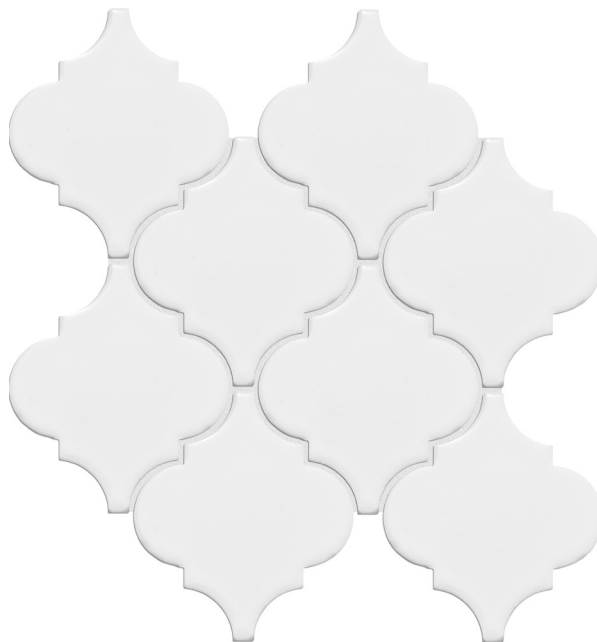

Motifs of Morocco are easily recognizable in this namesake tile. Arabesque shapes in both warm and cool tones add a classic accent to any wall or backsplash application.

MOROCCO™

Glazed Porcelain Mosaic

Dove

Fawn

Silver

White

<p>Sizes</p>	 <p>10" x 11" Mesh 10.63" x 10.24"</p>
<p>Thickness</p>	<p>8mm</p>
<p>Testing</p>	<p>Shade Variation Rating</p>
<p>Results*</p>	<p>V2</p>

- Sustainability Attributes**
- Health Product Declaration (HPD) provided upon request
 - Product Packaging is 100% recyclable
 - VOC Free