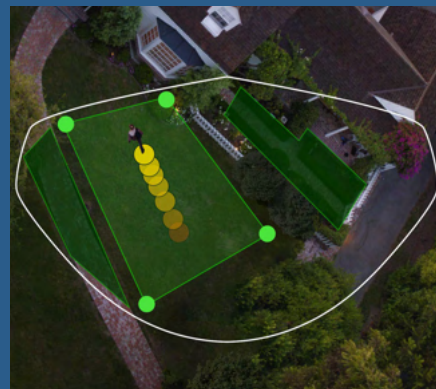

3D Motion Detection with Bird's Eye View

Help protect your property with Radar Motion Detection - allowing you to pinpoint movements and reduce false alerts for unmatched security coverage.