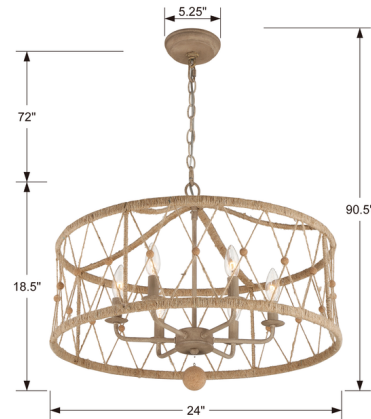

### Description

The Brixton Chandelier features a an open weave drum shape with natural jute and cork beads that create a visual impact and allows you to add texture to your home. Available with a Burnished Silver finish. CSA, UL, cUL listed. Dry locations.

### Specifications

COLOR	N/A
BODY FINISH	Burnished Silver
WATTAGE	360W
DIMMER	Standard 120V
DIMENSIONS	24"W x 18.5"H
BULB NOT INCLUDED	6 x B10/Candelabra (E12)/60W/120V Incandescent
OTHER BULB OPTIONS	6 x B10/Candelabra (E12)/120V LED
COUNTRY OF ORIGIN	China

### Technical Information

PRODUCT DIMENSIONS	Chain Length: 72"
--------------------	-------------------

Shown in burnished silver

CLICK TO VIEW PRODUCT

Notes: