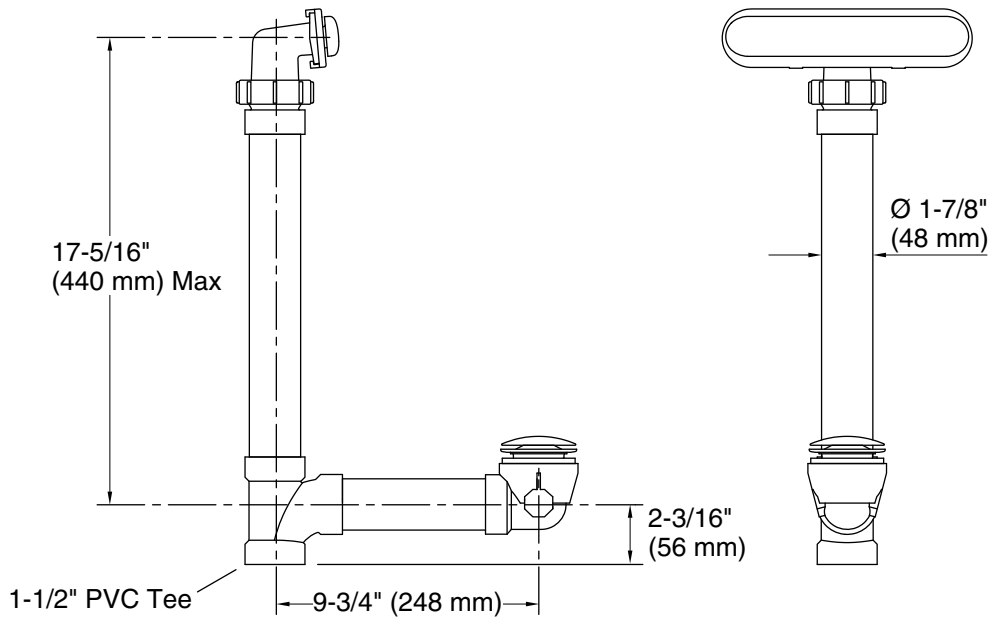

Features

- No internal linkages, reducing the chance of clogs in the overflow pipe
- Ball-joint construction for easy installation
- Includes toe-activated closing, PVC tee, and pipe
- For use with Elevance™, Archer™, Underscore®, Rêve™, and Parity™ baths and whirlpools

Technical Information

All product dimensions are nominal.

Material: Plastic