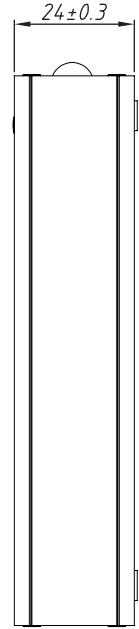

8

7

6

5

4

3

2

1

F

F

E

E

D

D

C

C

B

B

A

A

THIRD ANGLE PROJECTION

**GENERAL NOTES**

DIMENSIONS ARE IN MM - DO NOT SCALE

THIS DOCUMENT CONTAINS CONFIDENTIAL, PROPRIETARY INFORMATION THAT IS PROPERTY OF STARTECH.COM

# StarTech.com

PRODUCT ID	ST7C51224		
DESCRIPTION	7-Port USB Charging Station with 5x 1A Ports and 2x 2A Ports		
<b>DO NOT SCALE</b>	<b>SHEET: 1 OF: 1</b>	<b>UPLOAD DATE: 11/13/2023</b>	

8

7

6

5

4

3