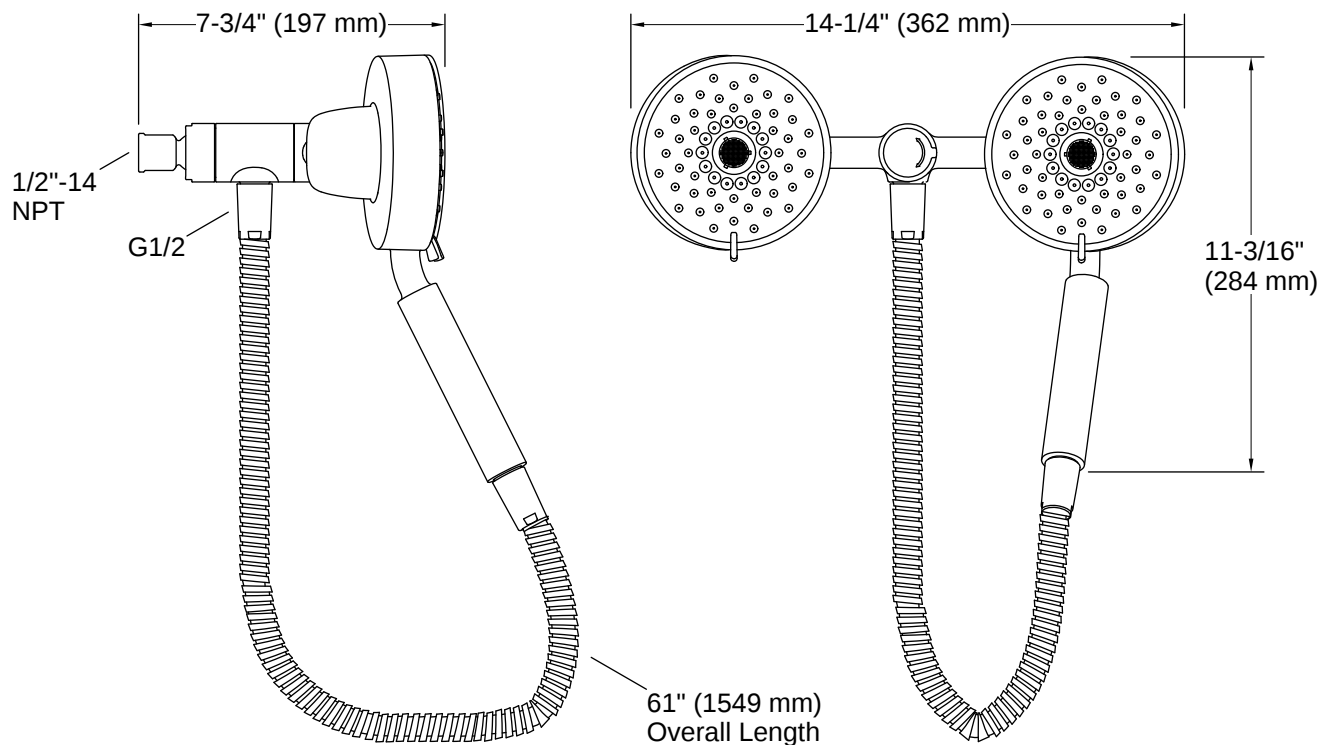

Installation

- Shower arm and flange sold separately

Installation Notes

Install this product according to the installation instructions.