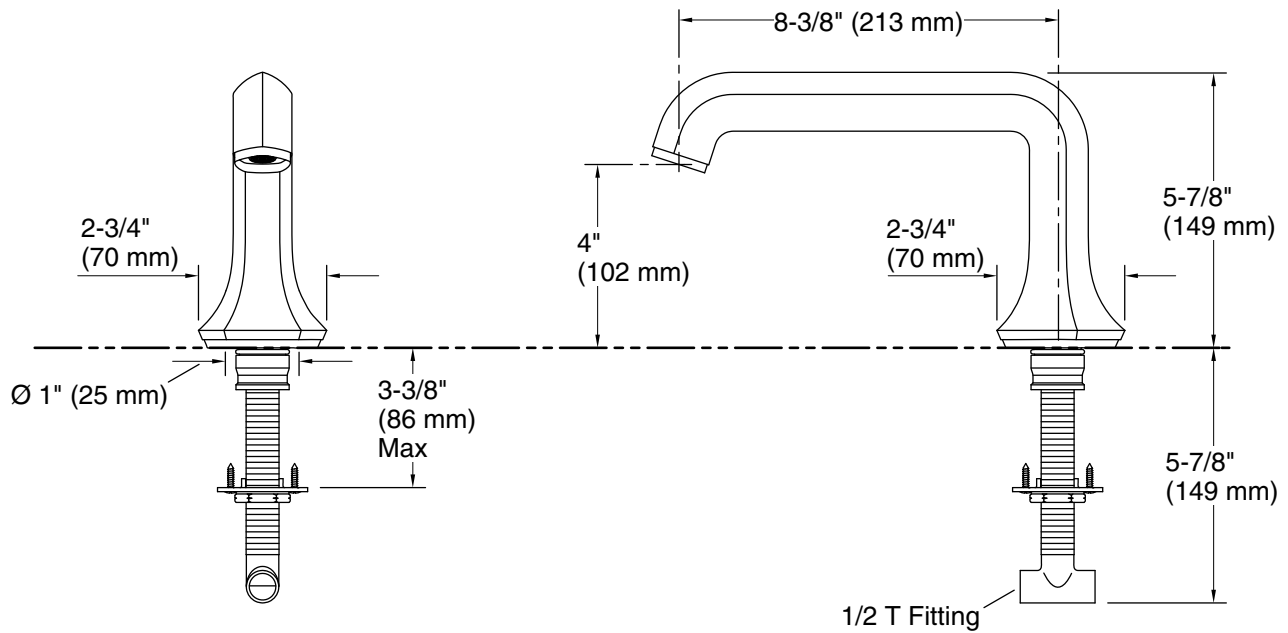

### Features

- Nondiverter spout
- 8-1/3" (212 mm) spout reach
- Part of the Occasion bathroom faucet and accessory collection

### Technical Information

All product dimensions are nominal.

#### Spout:

Spout reach: 8-3/8" (212 mm)