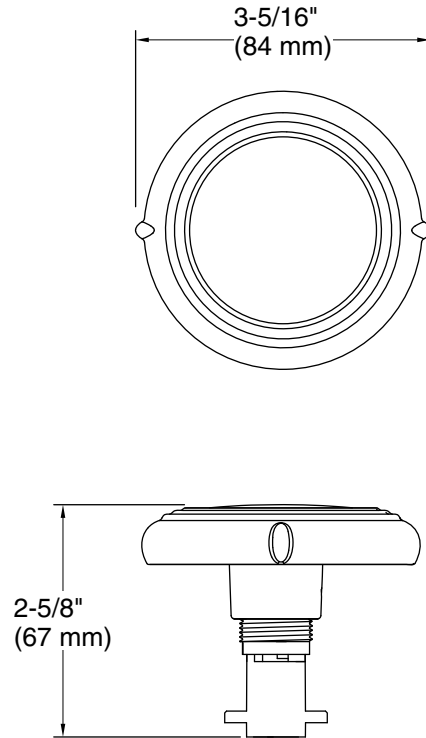

Features

- Handle designed to complement traditional bathroom decor
- Trim can be easily replaced when the design or finish needs updating
- Smooth, rotary turn operation
- Box includes handle, stopper, decorative flange with flange nut, overflow escutcheon, and alignment tool
- Not required for pressure testing the rough drain

Material

- Durable metal construction
- KOHLER finishes resist corrosion and tarnishing

Required Products/Accessories

K-37383 Rough-in cable bath drain, PVC, 30" cable with tubing

K-78438 30" cable bath drain

or

K-37385 rough-in cable drain, PVC, 45" cable

K-78439 45" cable bath drain

Codes/Standards

ASME A112.18.2/CSA B125.2

KOHLER® Faucet Lifetime Limited Warranty

See website for detailed warranty information.

Technical Information

All product dimensions are nominal.

Material: Metal

Notes

Install this product according to the installation instructions.