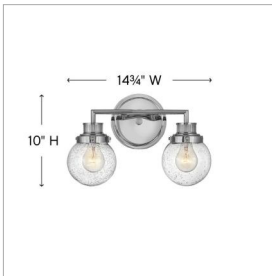

POPPY

5932CM

SMALL TWO LIGHT VANITY

Poppy features clear glass spheres that bubble out of the refined, ribbed Chrome or Heritage Brass fitters to create a simple, yet sophisticated silhouette. An elegant, stepped backplate and crisp crossbar anchor this airy design. Poppy showcases mid-century style with a spectacular spin.

DETAILS	
FINISH:	Chrome
MATERIAL:	Steel
GLASS:	Clear Seedy
DIMMABLE:	YES - WITH DIMMABLE LAMP (NOT INCLUDED)

DIMENSIONS	
WIDTH:	14.8"
HEIGHT:	10"
WEIGHT:	2.6lb
BACK PLATE:	6" Dia.
EXTENSION:	7"
TOP TO OUTLET:	3"

LIGHT SOURCE	
LIGHT SOURCE:	Socketed
WATTAGE:	2-8w Med. LED, 100w Equiv.
VOLTAGE:	120v

SHIPPING	
CARTON LENGTH:	22
CARTON WIDTH:	12.5
CARTON HEIGHT:	8.5
CARTON WEIGHT:	4.2

PRODUCT DETAILS:

- This fixture can be mounted either up or down to best fit your space
- Damp Rated
- Distinctive mid-century modern elements merge with sleek and timeless forms for a vintage vibe with modern flair
- This design features a sparkling, reflective chrome finish