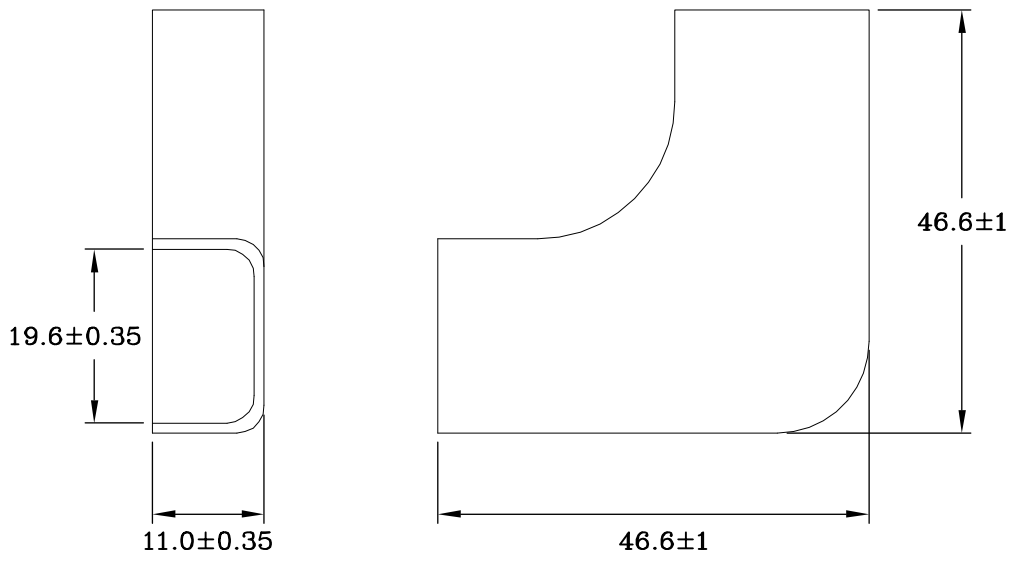

C

B

B

A

A

8 7 6 5 4 3 2 1

THIRD ANGLE PROJECTION

# StarTech.com

**GENERAL NOTES**

DIMENSIONS ARE IN MM - DO NOT SCALE

THIS DOCUMENT CONTAINS CONFIDENTIAL, PROPRIETARY INFORMATION THAT IS PROPERTY OF STARTECH.COM

PRODUCT ID	CBMWWD1911L		
DESCRIPTION	20 Pack Cable Raceway L Connector for CBMWWD1911		
<b>DO NOT SCALE</b>	<b>SHEET: 1 OF: 1</b>	<b>UPLOAD DATE: 3/25/2021</b>	