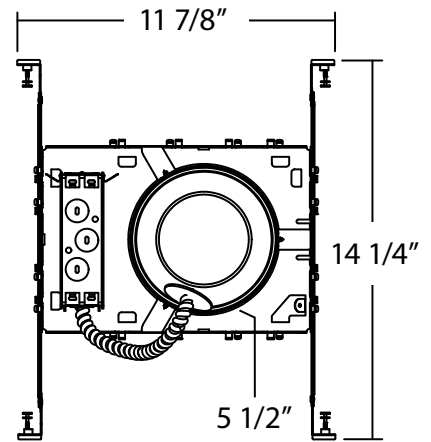

15000

Universal Housing 5" Line Voltage

Product Description

Suitable for new construction in residential and commercial applications. NON-IC. Insulation must be kept a minimum of 3" from housing.

Housing

Integral thermal protector guards against improper lamping and misuse of insulation materials. 7 1/2" height allows use in 2" x 8" joist construction.

Plaster Frame

Housing is secured to plaster frame with screws and can be removed for access to junction box. Housing adjusts from 1/2" to 1 1/2" to accommodate ceiling thickness.

Junction Box

Listed for through branch circuit wiring and includes several 3/4" knockouts. Four pry-outs with integral strain relief simplify Romex installation. Supplied with three IDEAL® push-in wire connectors.

Installation

Heavy-gauge NICOR captive hanger bars provide greater stability, allowing housing to be positioned at any point within a 24" joist span, then locked in place with set screws. Unique hanger bar lip design helps align can to joist. Four double-headed captive nails provide for ease of installation. Bars can be repositioned 90° on plaster frame without tools. Bars fit onto T-bar spine for quick alignment and can be permanently secured. Score lines allow bars to be shortened without tools to accommodate a 12" joist span.

Project

Catalog

Type