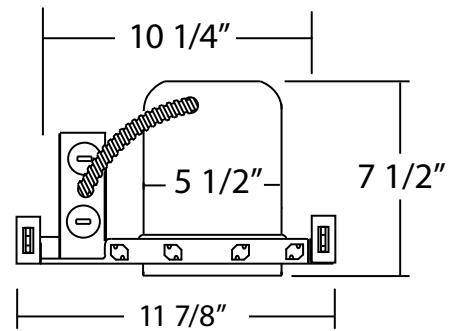

15000

Universal Housing 5" Line Voltage

Product Description

Suitable for new construction in residential and commercial applications. NON-IC. Insulation must be kept a minimum of 3" from housing.

Housing

Integral thermal protector guards against improper lamping and misuse of insulation materials. 7 1/2" height allows use in 2" x 8" joist construction.

Plaster Frame

Housing is secured to plaster frame with screws and can be removed for access to junction box. Housing adjusts from 1/2" to 1 1/2" to accommodate ceiling thickness.

Junction Box

Listed for through branch circuit wiring and includes several 3/4" knockouts. Four pry-outs with integral strain relief simplify Romex installation. Supplied with three IDEAL® push-in wire connectors.

Installation

Heavy-gauge NICOR captive hanger bars provide greater stability, allowing housing to be positioned at any point within a 24" joist span, then locked in place with set screws. Unique hanger bar lip design helps align can to joist. Four double-headed captive nails provide for ease of installation. Bars can be repositioned 90° on plaster frame without tools. Bars fit onto T-bar spine for quick alignment and can be permanently secured. Score lines allow bars to be shortened without tools to accommodate a 12" joist span.

Project

Catalog

Type