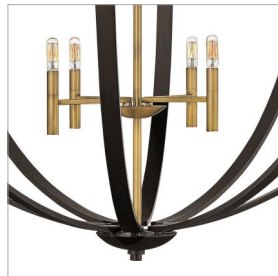

EUCLID

3465SB

EXTRA LARGE ORB CHANDELIER

Euclid is a unique style that defies trends. Blending traditional warmth and contemporary flair, its bold proportions and rich two-tone finish create a stunning silhouette.

DETAILS	
FINISH:	Spanish Bronze
MATERIAL:	Steel
SLOPE DEGREE:	90
DIMMABLE:	YES - WITH DIMMABLE LAMP (NOT INCLUDED)

DIMENSIONS	
WIDTH:	52"
HEIGHT:	58.5"
WEIGHT:	48lb

LIGHT SOURCE	
LIGHT SOURCE:	Socketed
WATTAGE:	16-5w Cand. LED, 60w Equiv.
VOLTAGE:	120v

MOUNTING	
CANOPY:	7" Dia.
LEAD WIRE:	1 X 144"

SHIPPING	
CARTON LENGTH:	55.5
CARTON WIDTH:	16.5
CARTON HEIGHT:	60
CARTON WEIGHT:	72

PRODUCT DETAILS:

- Can be hung on a sloped ceiling
- Fixture exceeds 50 lbs and must be supported independently of the outlet box
- Dry Rated
- Bold silhouette with dramatic details creates a modern statement