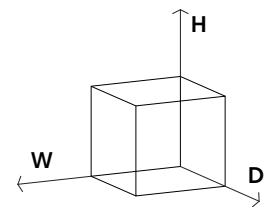

# Lowry Console Sofa Table

**Net weight:** 92.6 lbs / 42 Kgs