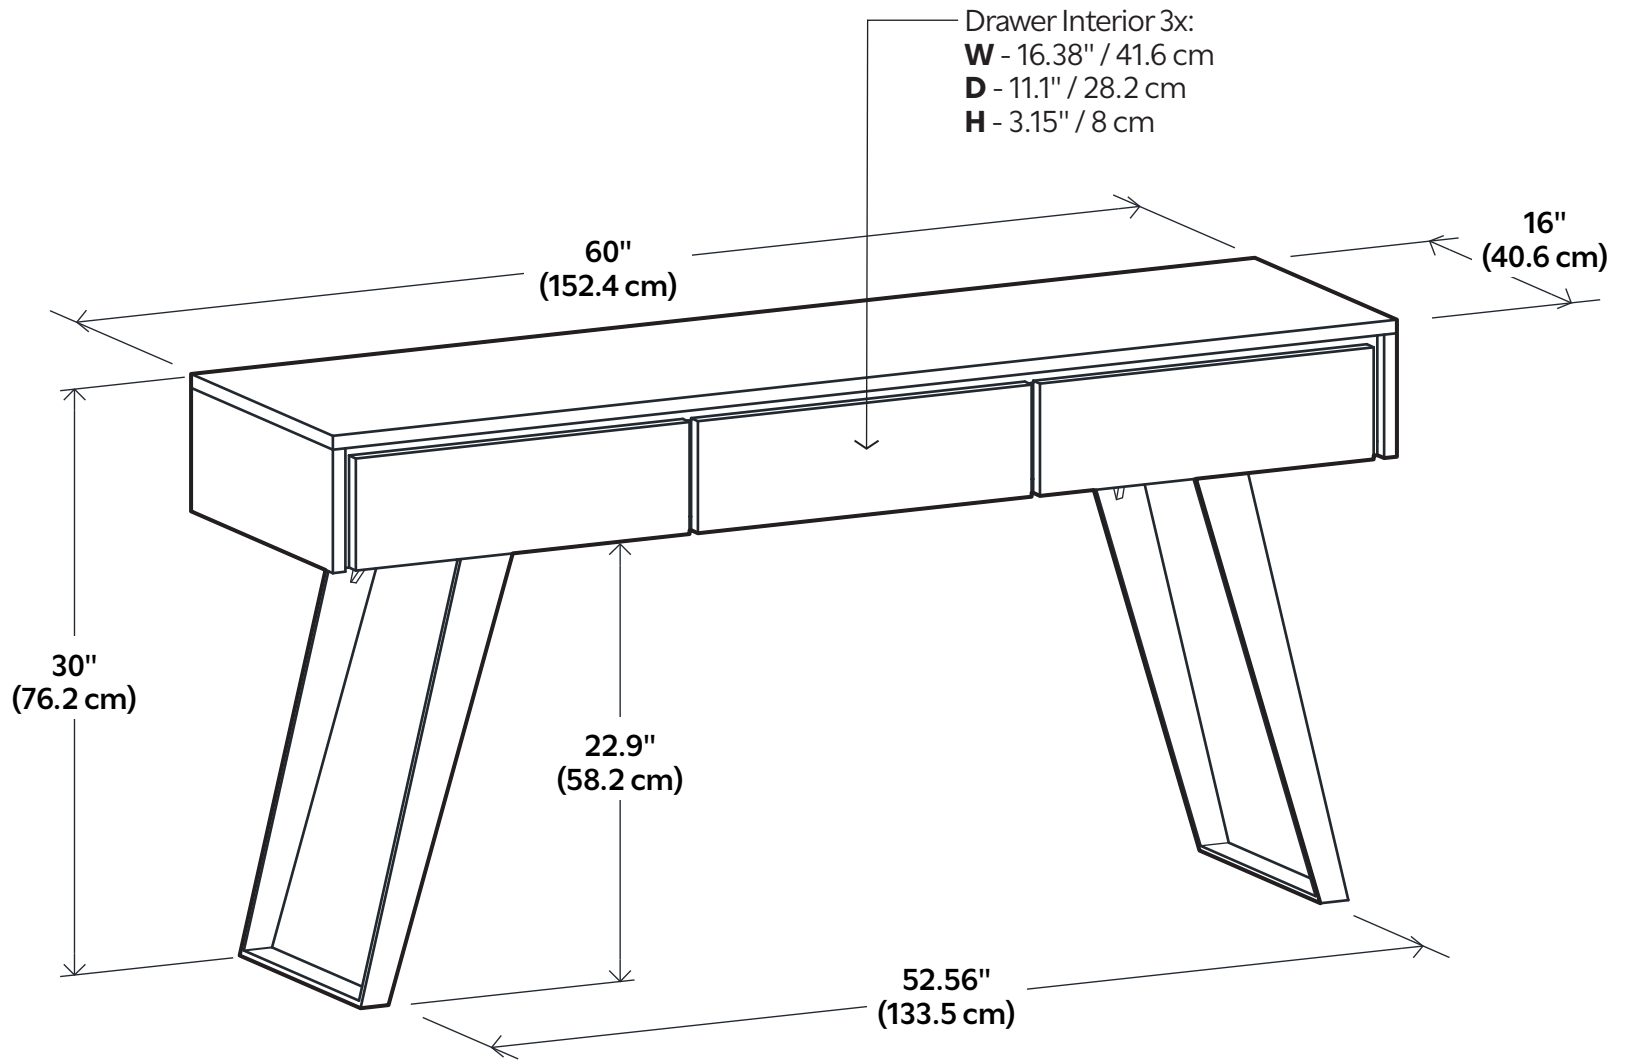

# Lowry Console Sofa Table

**Net weight:** 92.6 lbs / 42 Kgs