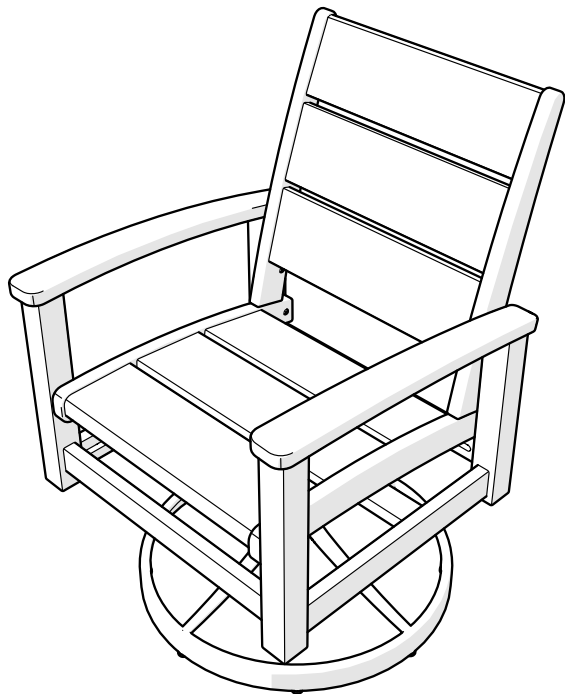

POLYWOOD

Assembly Instructions

..... **20-Year Warranty**

To view our full warranty, please visit
polywoodoutdoor.com/warranty

Easily register your product using
one of the methods below:

Text POLYWOOD to 71403
Receive a link to register online

— or —

Register on our website
register.polywoodoutdoor.com

— or —

Send a Picture
Take a photo of the icon below and
text it to 71403 (US only)

NO ASSEMBLY REQUIRED

1730
Select Signature
Swivel Rocker

..... Having Trouble?