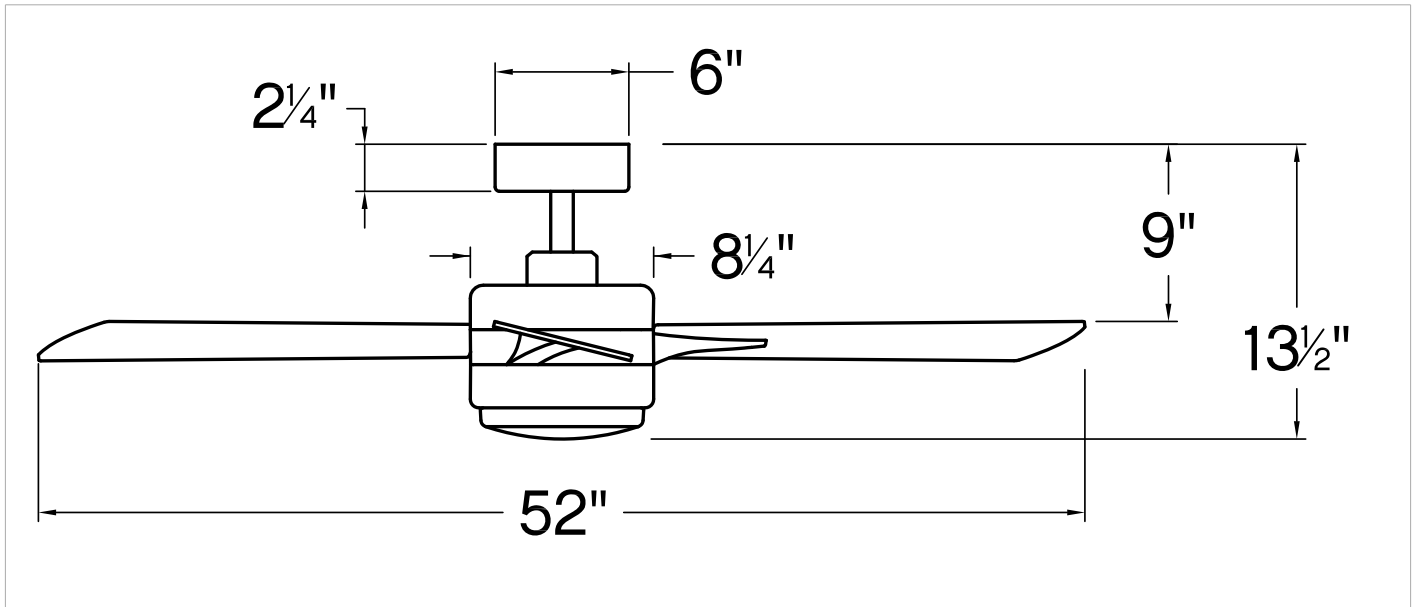

VENTUS

902852FMM-LIA

VENTUS 52" LED FAN

DETAILS	
FAN FINISH:	Metallic Matte Bronze
GLASS:	Etched Opal
BLADE COUNT:	3
SLOPE DEGREE:	20

DIMENSIONS	
WIDTH:	52"
HEIGHT:	13.3"

LIGHT SOURCE	
LED NAME:	EL16W2835
VOLTAGE:	120v
LUMENS:	1320
CRI:	90

MOUNTING	
CANOPY:	6" Dia.
LEAD WIRE:	1 X 76"

SHIPPING	
CARTON LENGTH:	25
CARTON WIDTH:	13.8
CARTON HEIGHT:	10.5

Ventus is the ultimate transitional style guaranteed to cool and complement any interior space. Unique and reversible blades are constructed to ensure maximum performance, while its stylish Metallic Matte Bronze, Matte White and Pewter finish options deliver a sophisticated appearance. Ventus is equipped with integrated LED lighting technology to deliver excellent energy efficiency. Blades are included with every fan.

HINKLEY

HINKLEY
33000 Pin Oak Parkway
Avon Lake, OH 44012

PHONE: (440) 653-5500
Toll Free: 1 (800) 446-5539

hinkley.com

VENTUS 52" LED FAN

902852FMM-LIA

PERFORMANCE SPECIFICATIONS	STANDARD	
	HIGH SPEED	AVERAGE SPEED
Airflow	4779	3551
EnergyUse	50.3	33.5
EnergyCost	14	9
Efficiency	95	105
AMPS	0.42	0.32
RPMS	187	124