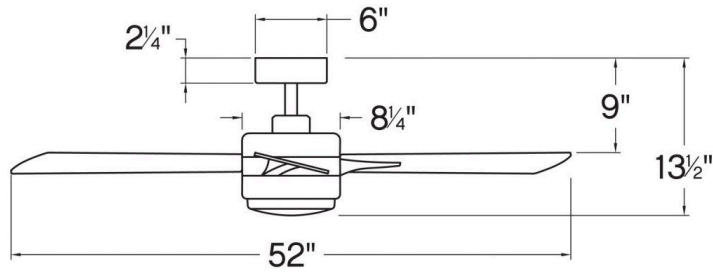

VENTUS

902852FMM-LIA

VENTUS 52" LED FAN

DETAILS	
FAN FINISH:	Metallic Matte Bronze
GLASS:	Etched Opal
BLADE COUNT:	3
SLOPE DEGREE:	20

DIMENSIONS	
WIDTH:	52"
HEIGHT:	13.3"

LIGHT SOURCE	
LED NAME:	EL16W2835
VOLTAGE:	120v
LUMENS:	1320
CRI:	90

MOUNTING	
CANOPY:	6" Dia.
LEAD WIRE:	1 X 76"

SHIPPING	
CARTON LENGTH:	25
CARTON WIDTH:	13.8
CARTON HEIGHT:	10.5

Ventus is the ultimate transitional style guaranteed to cool and complement any interior space. Unique and reversible blades are constructed to ensure maximum performance, while its stylish Metallic Matte Bronze, Matte White and Pewter finish options deliver a sophisticated appearance. Ventus is equipped with integrated LED lighting technology to deliver excellent energy efficiency. Blades are included with every fan.