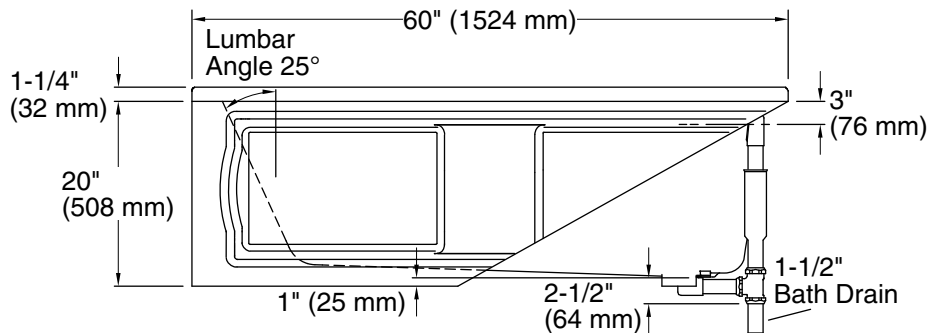

Color Code Description

■ 0 White

No change in measurements if connected with drain illustrated. (K-7161-AF)

Technical Information

All product dimensions are nominal.

Drain location:	Right
Basin area, bottom:	42" x 20" (1067 mm x 508 mm)
Basin area, top:	51" x 24" (1295 mm x 610 mm)
Weight:	80 lbs (36.3 kg)
Minimum floor load:	41 lbs/ft ² (200.2 kg/m ²)
Water depth:	14" (356 mm)
Water capacity:	60 gal (227.1 L)
Minimum flat for door:	2-13/16" (71 mm)