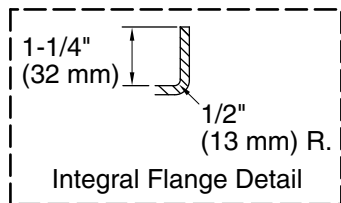

Color Code Description

■ 0 White

No change in measurements if connected with drain illustrated. (K-7161-AF)

Technical Information

All product dimensions are nominal.

Drain location:	Right
Basin area, bottom:	42" x 20" (1067 mm x 508 mm)
Basin area, top:	51" x 24" (1295 mm x 610 mm)
Weight:	80 lbs (36.3 kg)
Minimum floor load:	41 lbs/ft ² (200.2 kg/m ²)
Water depth:	14" (356 mm)
Water capacity:	60 gal (227.1 L)
Minimum flat for door:	2-13/16" (71 mm)