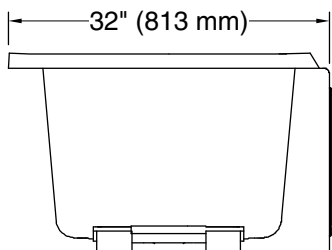

Color Code Description

■ 0 White

No change in measurements if connected with drain illustrated. (K-7161-AF)

Technical Information

All product dimensions are nominal.

Drain location:	Right
Basin area, bottom:	42" x 20" (1067 mm x 508 mm)
Basin area, top:	51" x 24" (1295 mm x 610 mm)
Weight:	80 lbs (36.3 kg)
Minimum floor load:	41 lbs/ft ² (200.2 kg/m ²)
Water depth:	14" (356 mm)
Water capacity:	60 gal (227.1 L)
Minimum flat for door:	2-13/16" (71 mm)