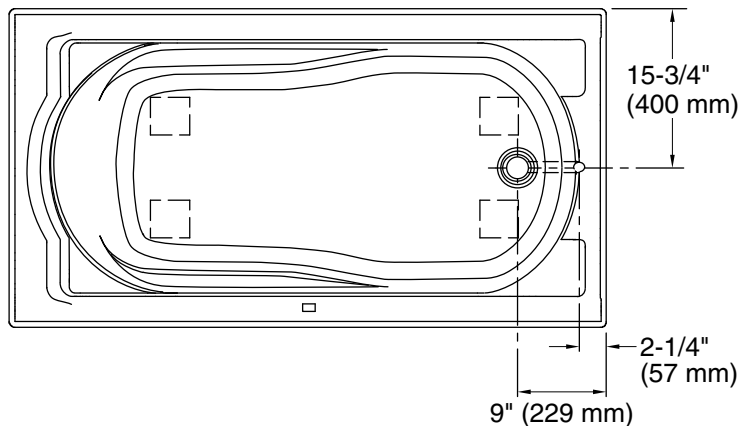

Devonshire®
60" x 32" alcove bath, right drain
K-1184-RA

Features

- Integral lumbar support and armrests offer extra comfort while bathing
- Integral apron
- Integral flange helps prevent water from seeping behind wall and simplifies alcove installation
- Textured bottom surface
- Coordinates with other products in the Devonshire collection

Material

- Acrylic

Installation

- Right drain
- Alcove

Required Products/Accessories

K-T37391 Rotary-turn bath drain trim
K-T37392 Rotary-turn bath drain trim

or

K-37383 Rough-in cable bath drain, PVC, 30" cable with tubing
K-78438 30" cable bath drain

Color Code Description

■ 0 White

No change in measurements if connected with drain illustrated. (K-7161-AF)

Technical Information

All product dimensions are nominal.

Drain location:	Right
Basin area, bottom:	42" x 20" (1067 mm x 508 mm)
Basin area, top:	51" x 24" (1295 mm x 610 mm)
Weight:	80 lbs (36.3 kg)
Minimum floor load:	41 lbs/ft ² (200.2 kg/m ²)
Water depth:	14" (356 mm)
Water capacity:	60 gal (227.1 L)
Minimum flat for door:	2-13/16" (71 mm)

Notes

Measure your actual product for rough-in details.

Install this product according to the installation instructions.

The hot water supply should be 70% of the capacity of the bath or greater. Installations will vary.